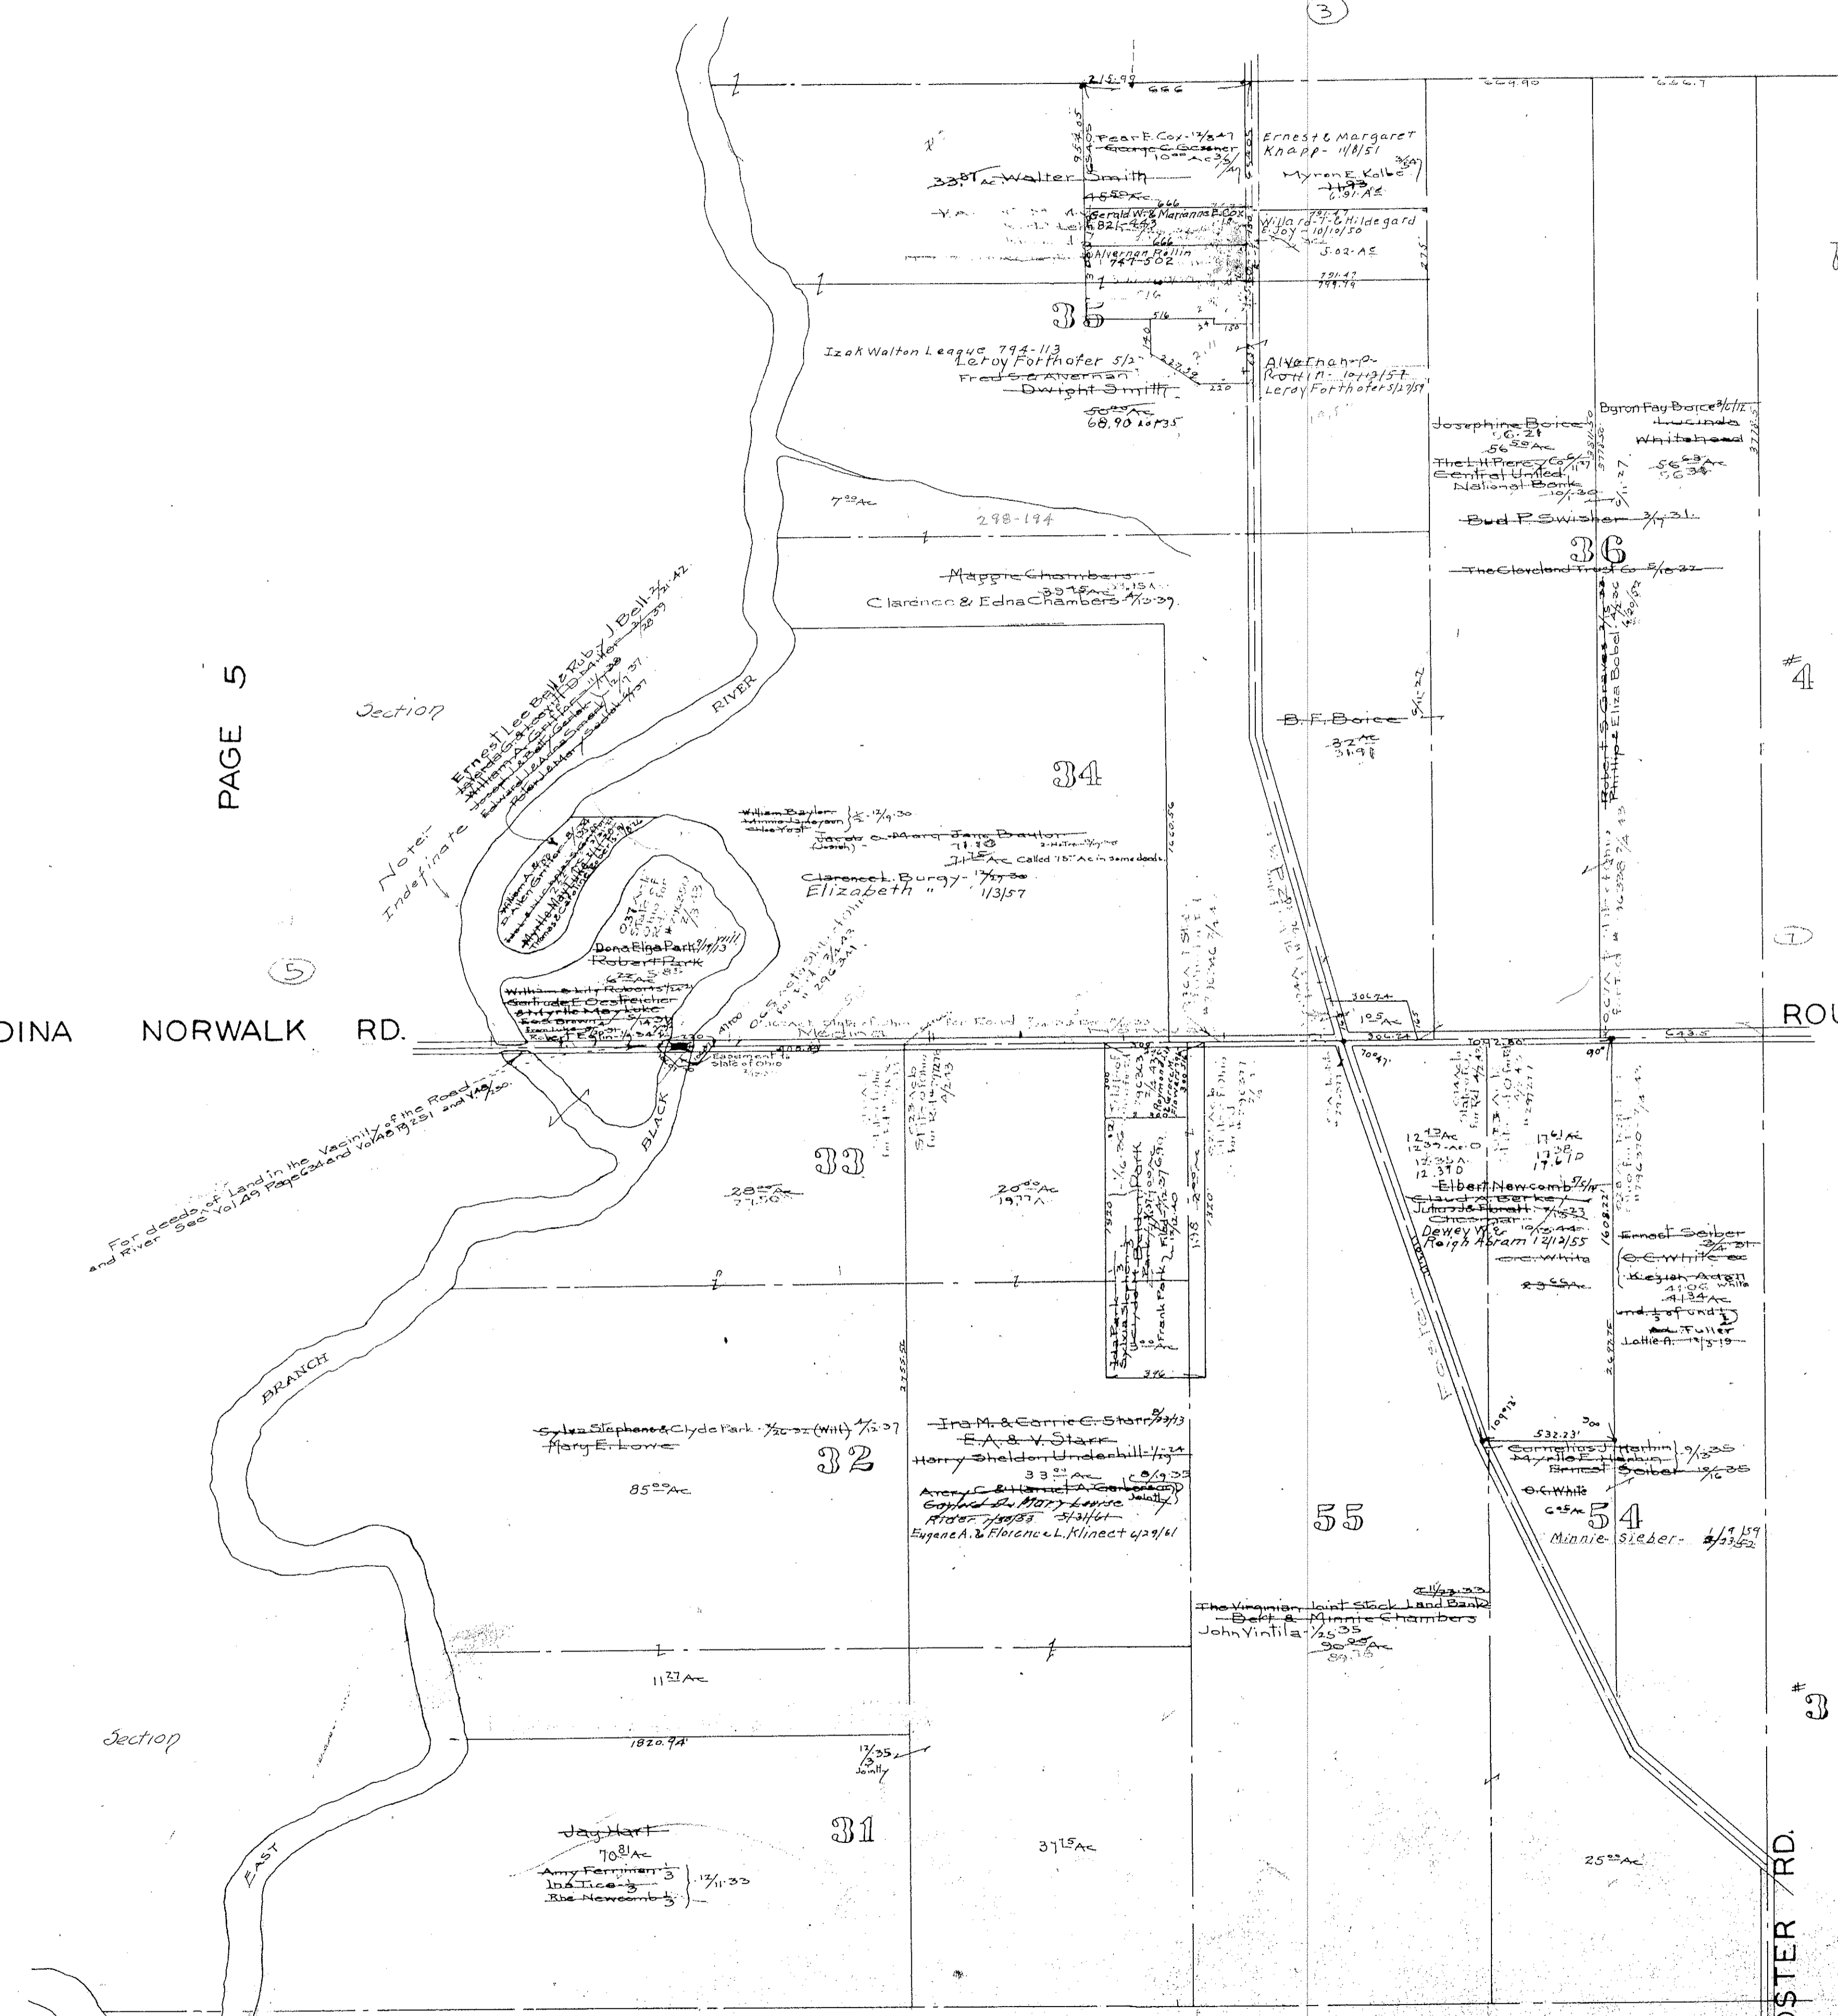

PAGE 5

Penfield Twp.
East Middle Part.
Scale 1"=400'

MEDINA NORWALK RD.

ROUTE 18

PAGE 7

FOSTER RD.

For details of Land in the Vicinity of the Road and River See Vol 25 Page 204 and Vol 26 Page 142

Section
Indefinite

Section

PENFIELD TOWNSHIP

COPYRIGHT 1962
U.S. CODE, TITLE 17
LORAIN COUNTY, OHIO
Reproduced by,
Allied Microfilm Corp.
Akron, Ohio