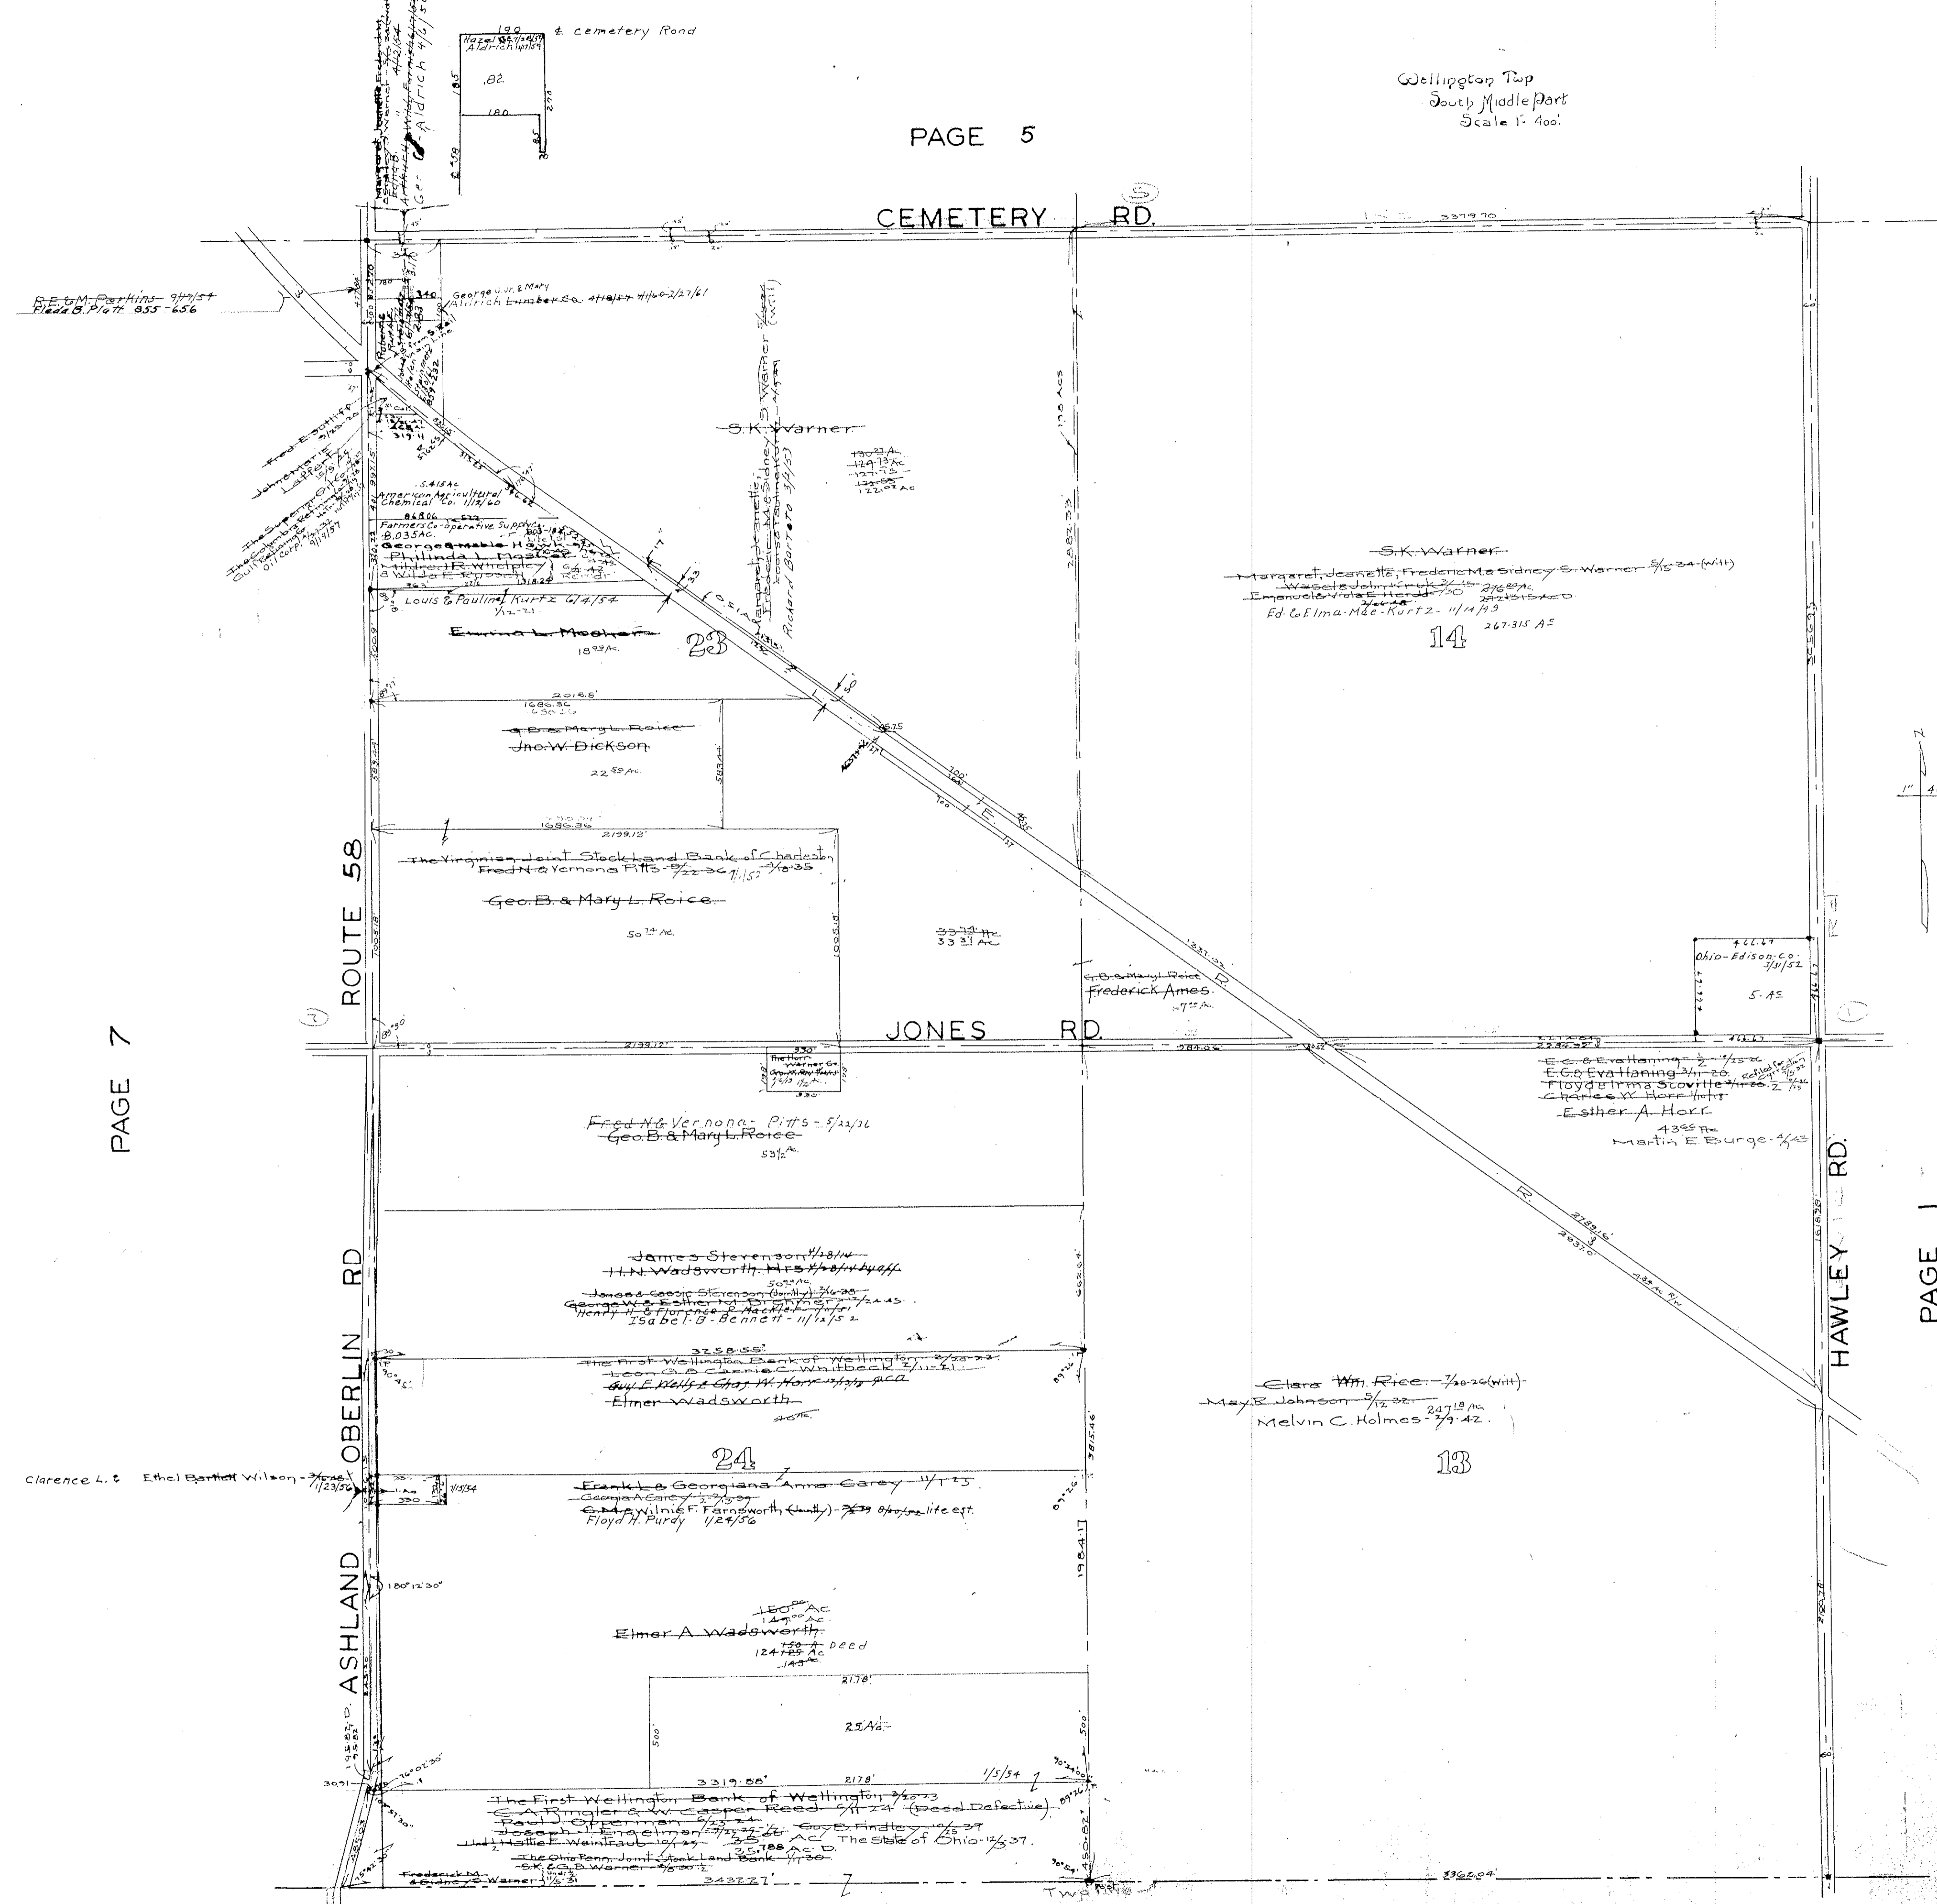

Wellington Twp
South Middle Port
Scale 1" = 400'

PAGE 7

PAGE 1

HUNTINGTON TWP

PAGES 7 + 8

MAP OF
WELLINGTON TOWNSHIP

COPYRIGHT 1962
U.S. CODE, TITLE 17
LORAIN COUNTY, OHIO

Reproduced by,
Allied Microfilm Corp.
Akron, Ohio