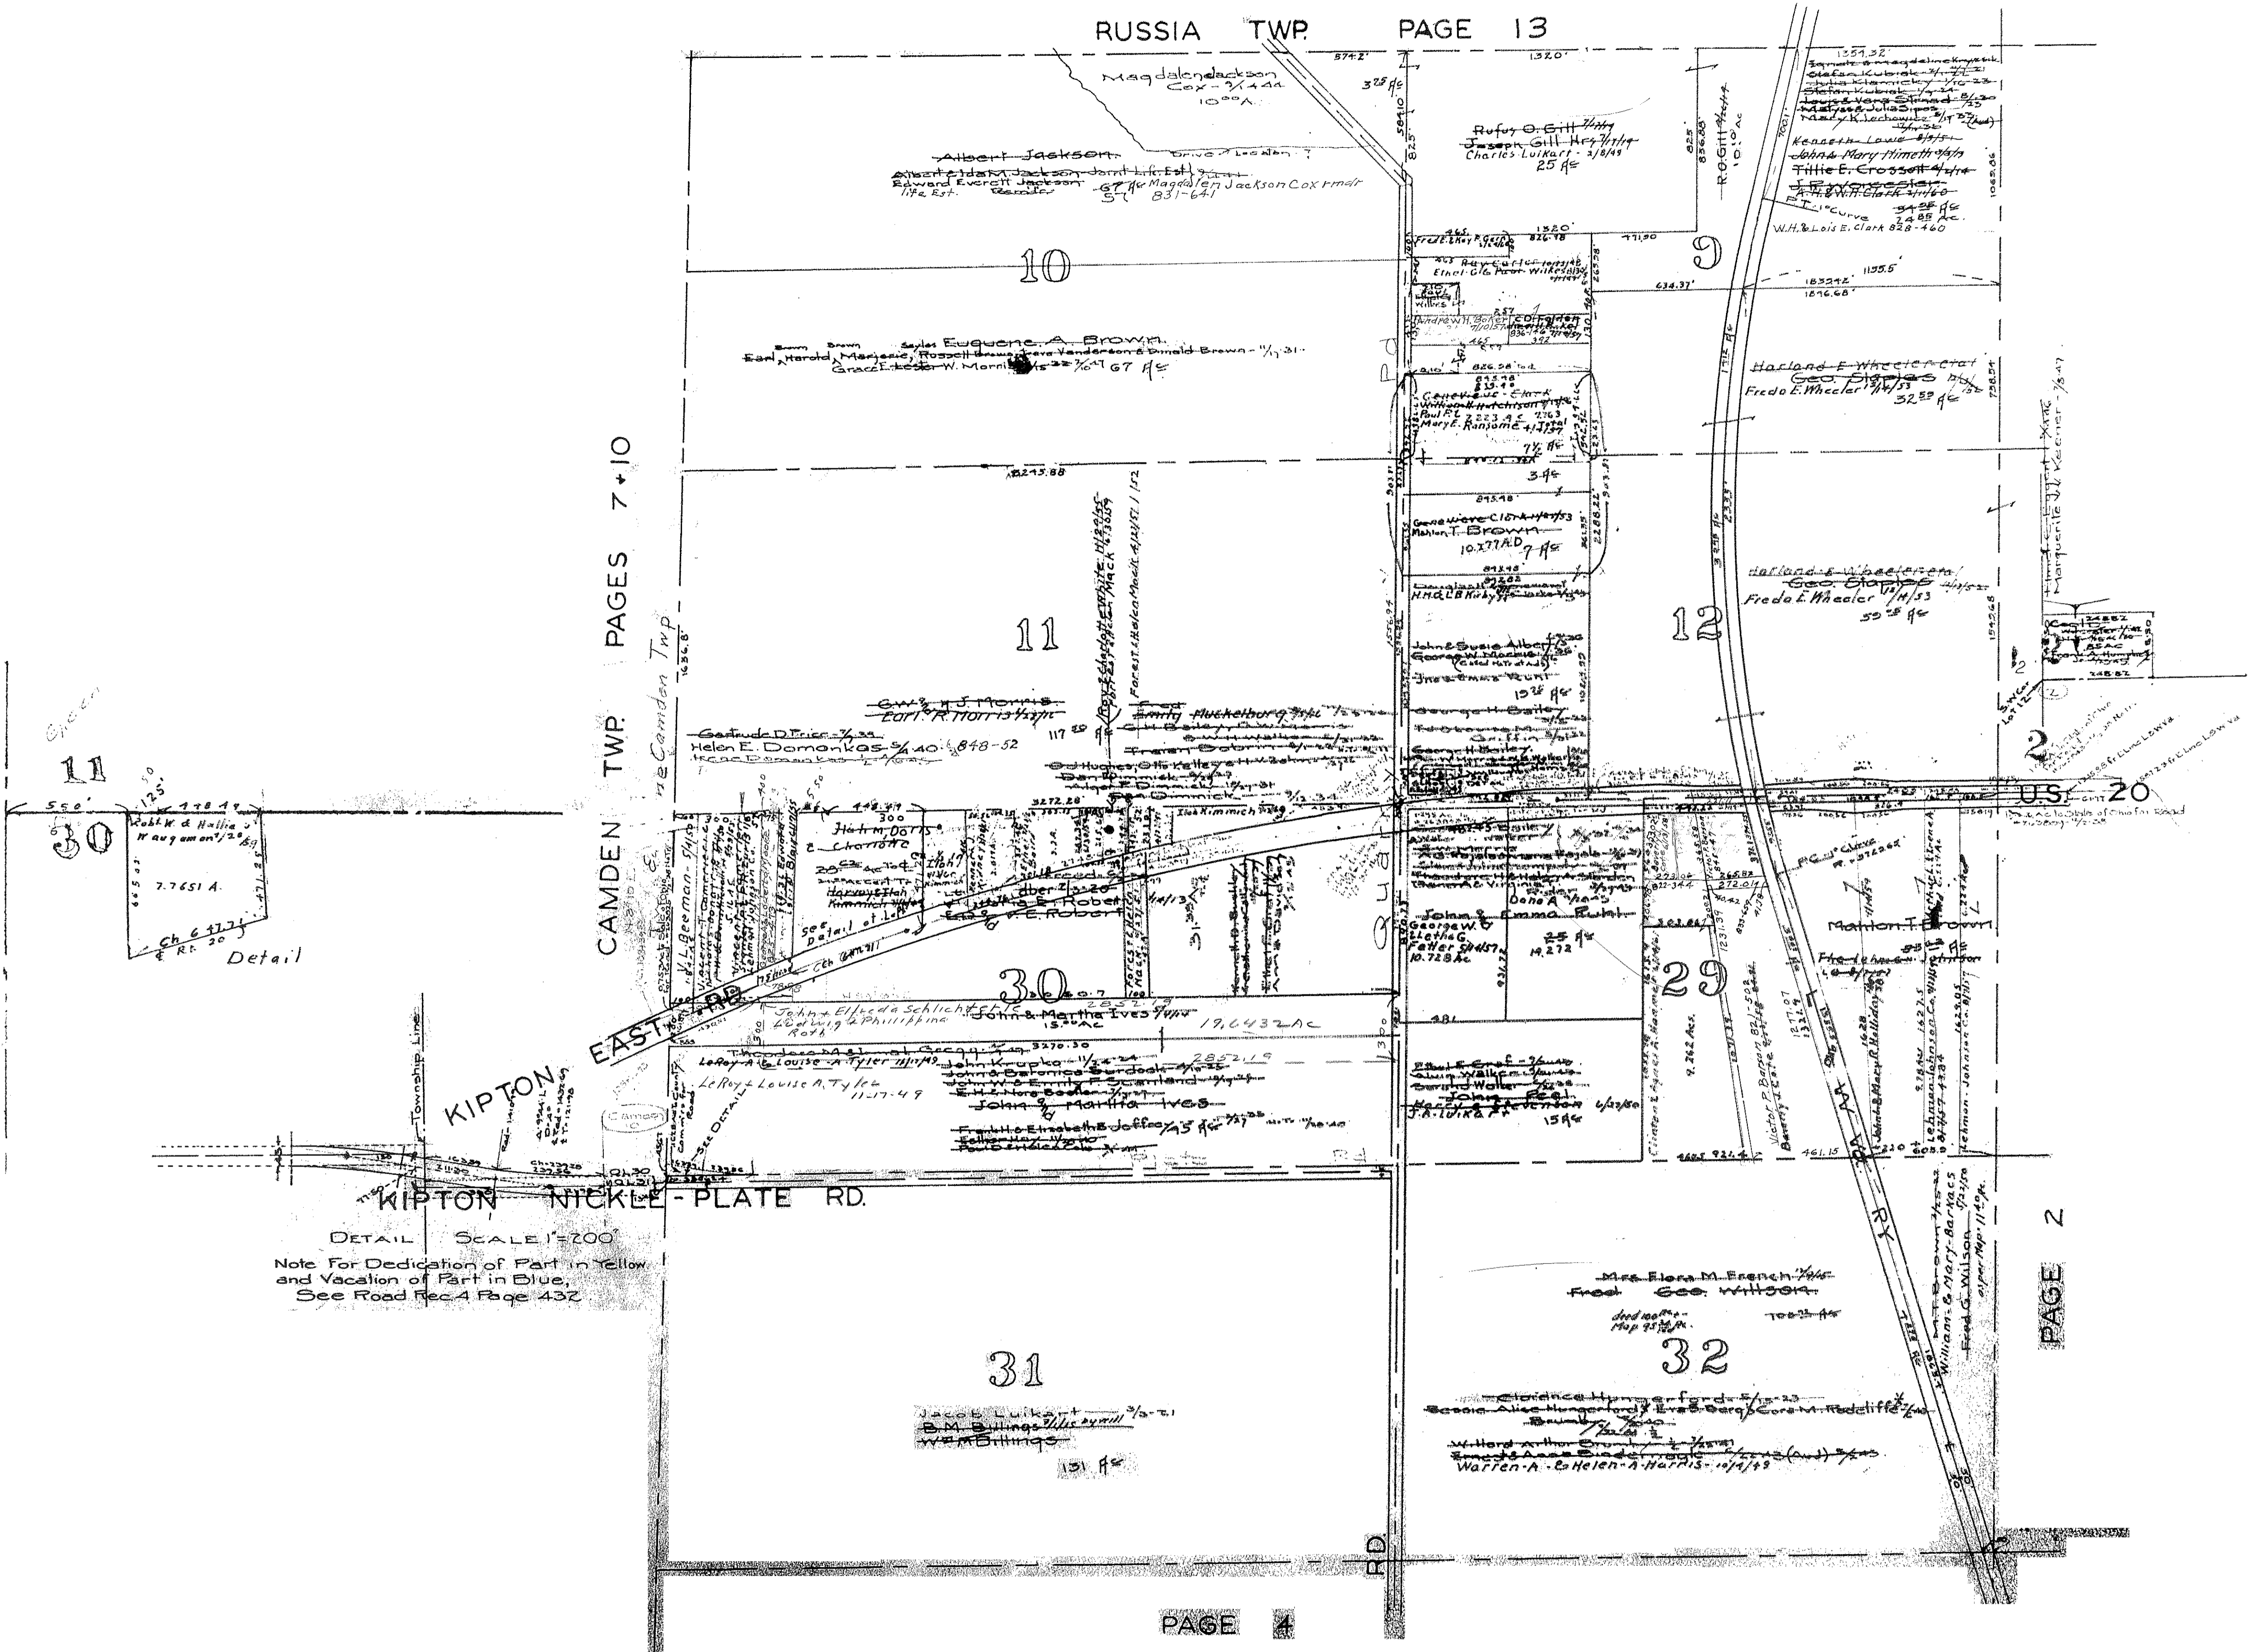

RUSSIA TWP. PAGE 13

11
30
Detail
Scale 1" = 200'
Note for Dedication of Part in Yellow and Vacation of Part in Blue, See Road Rec. 4 Page 432

DETAIL SCALE 1" = 200'
Note for Dedication of Part in Yellow and Vacation of Part in Blue, See Road Rec. 4 Page 432