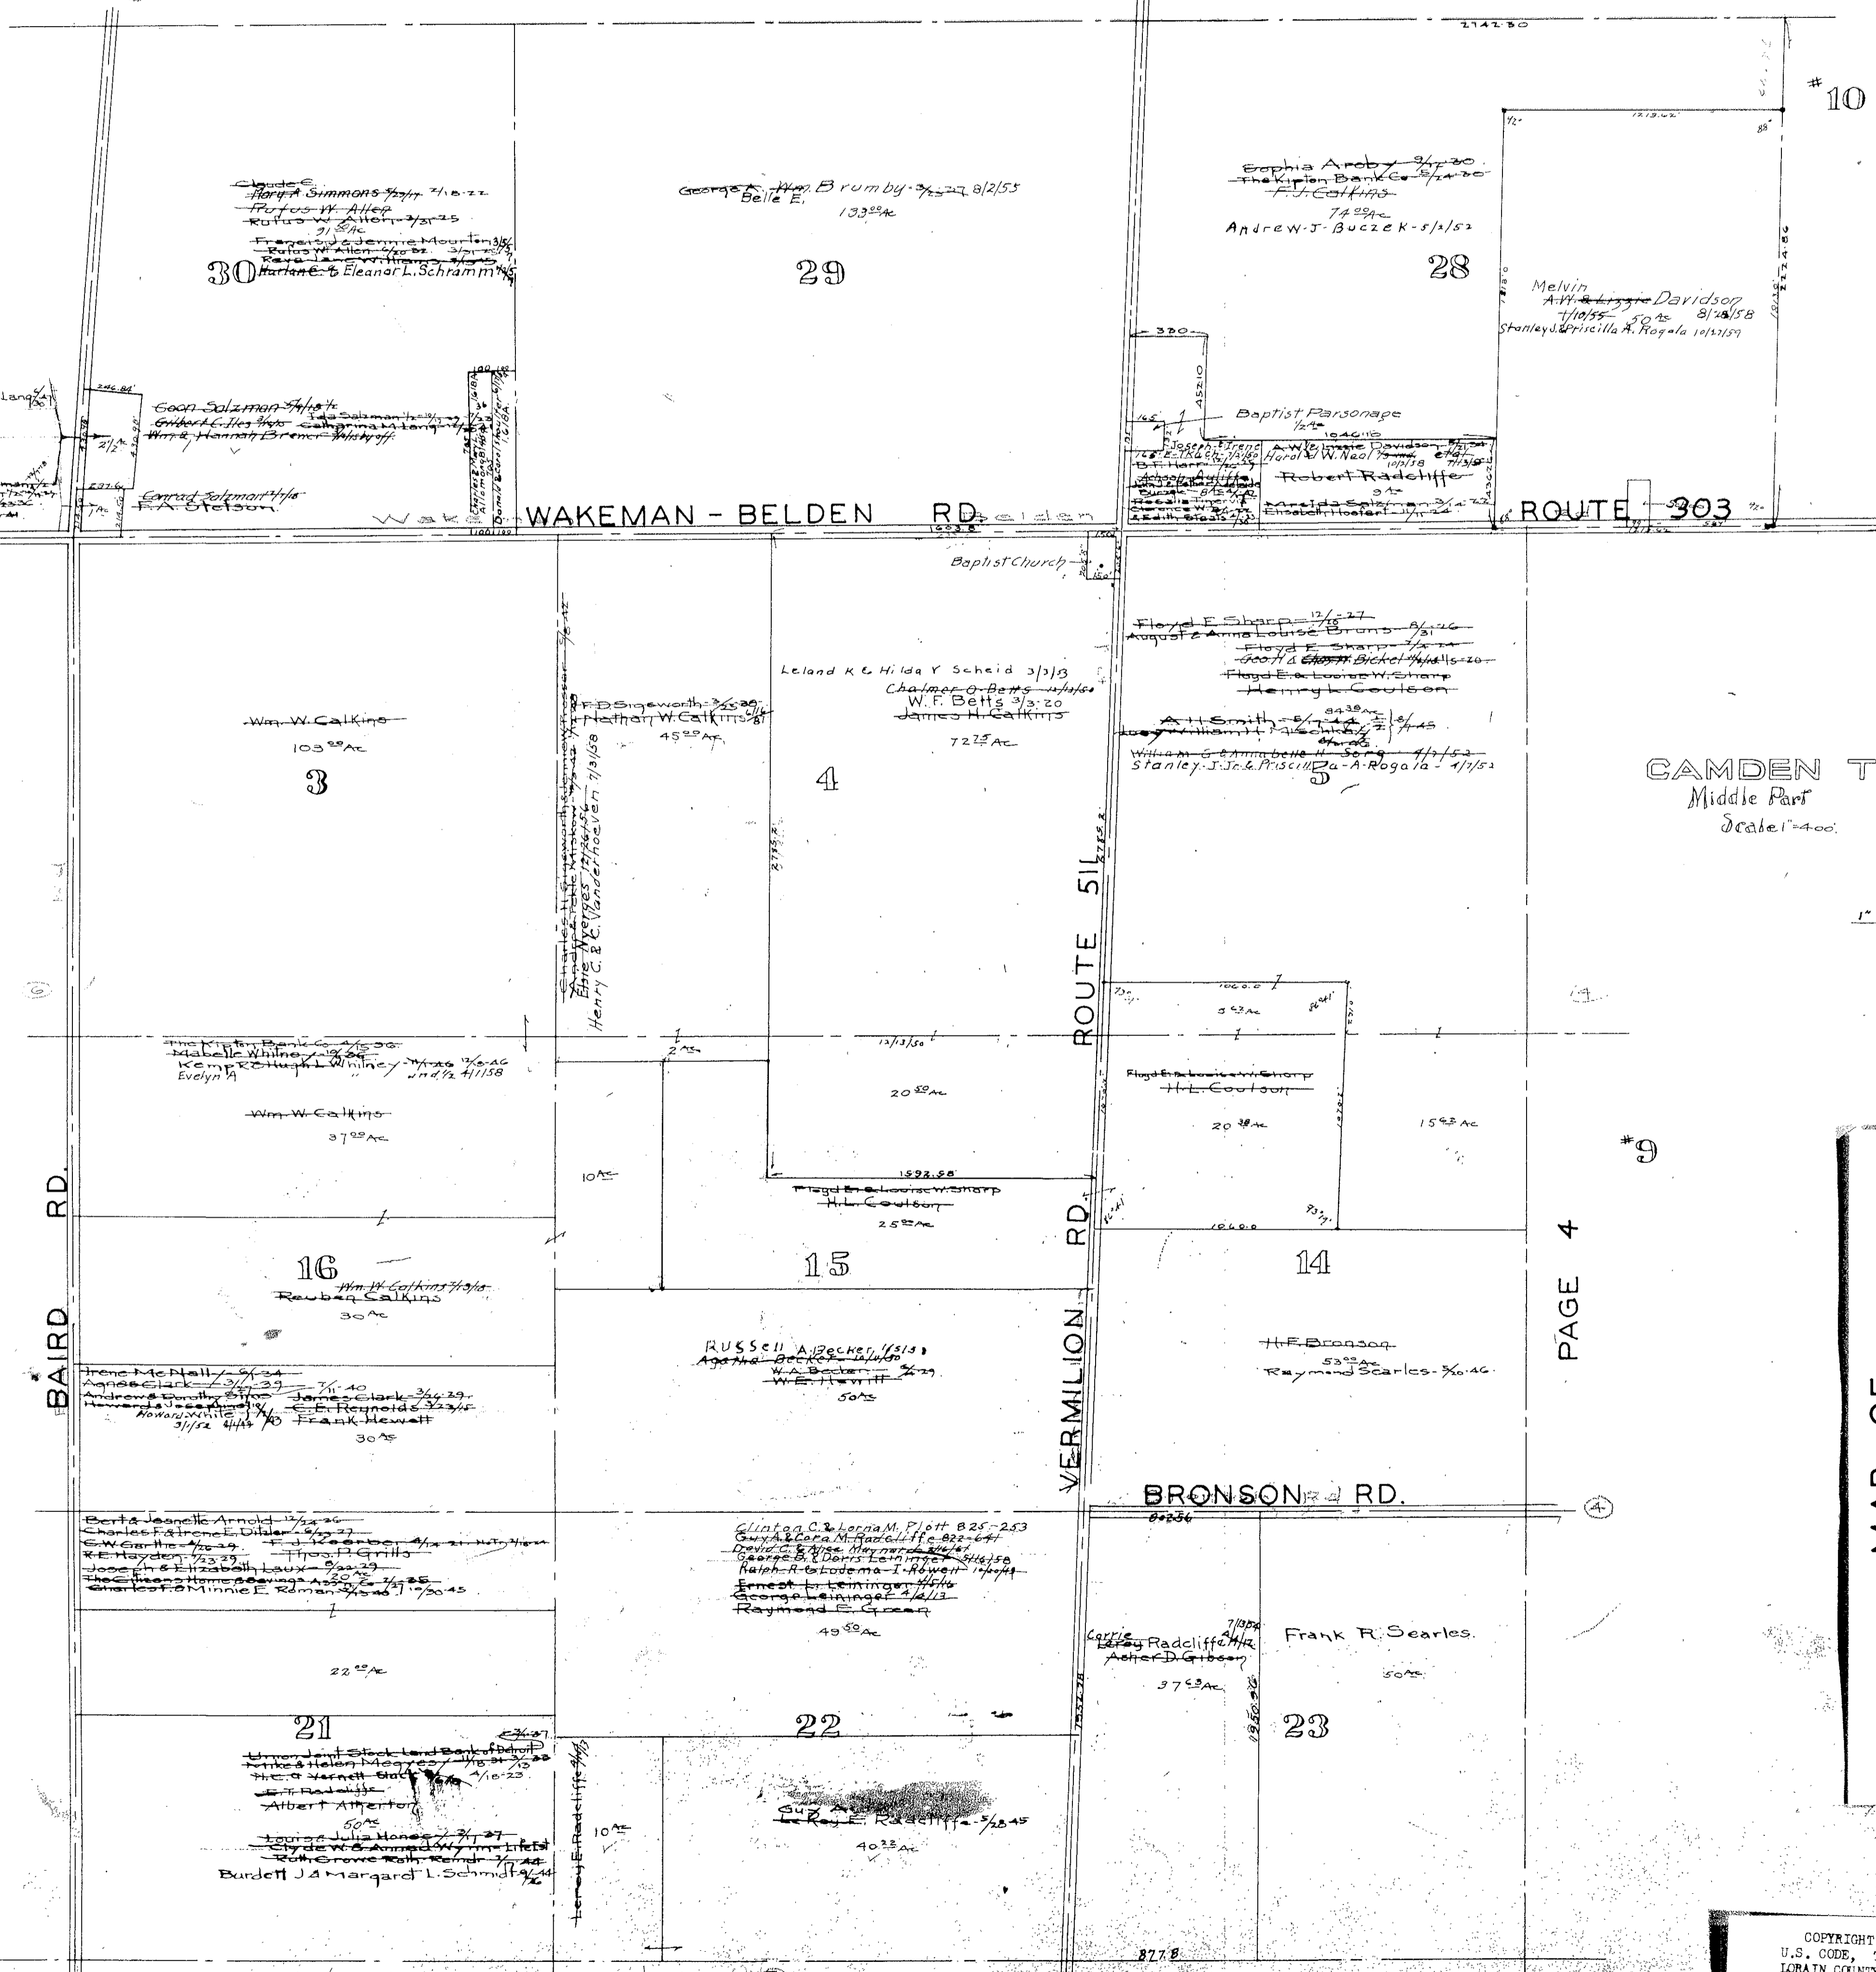

Tract

PAGE 6

Tract

CAMDEN TWP.
Middle Part
Scale 1"=400'

MAP OF
CAMDEN TOWNSHIP

COPYRIGHT 1962
U.S. CODE, TITLE 17
LORAIN COUNTY, OHIO
Reproduced by,
Allied Microfilm Corp.
Akron, Ohio