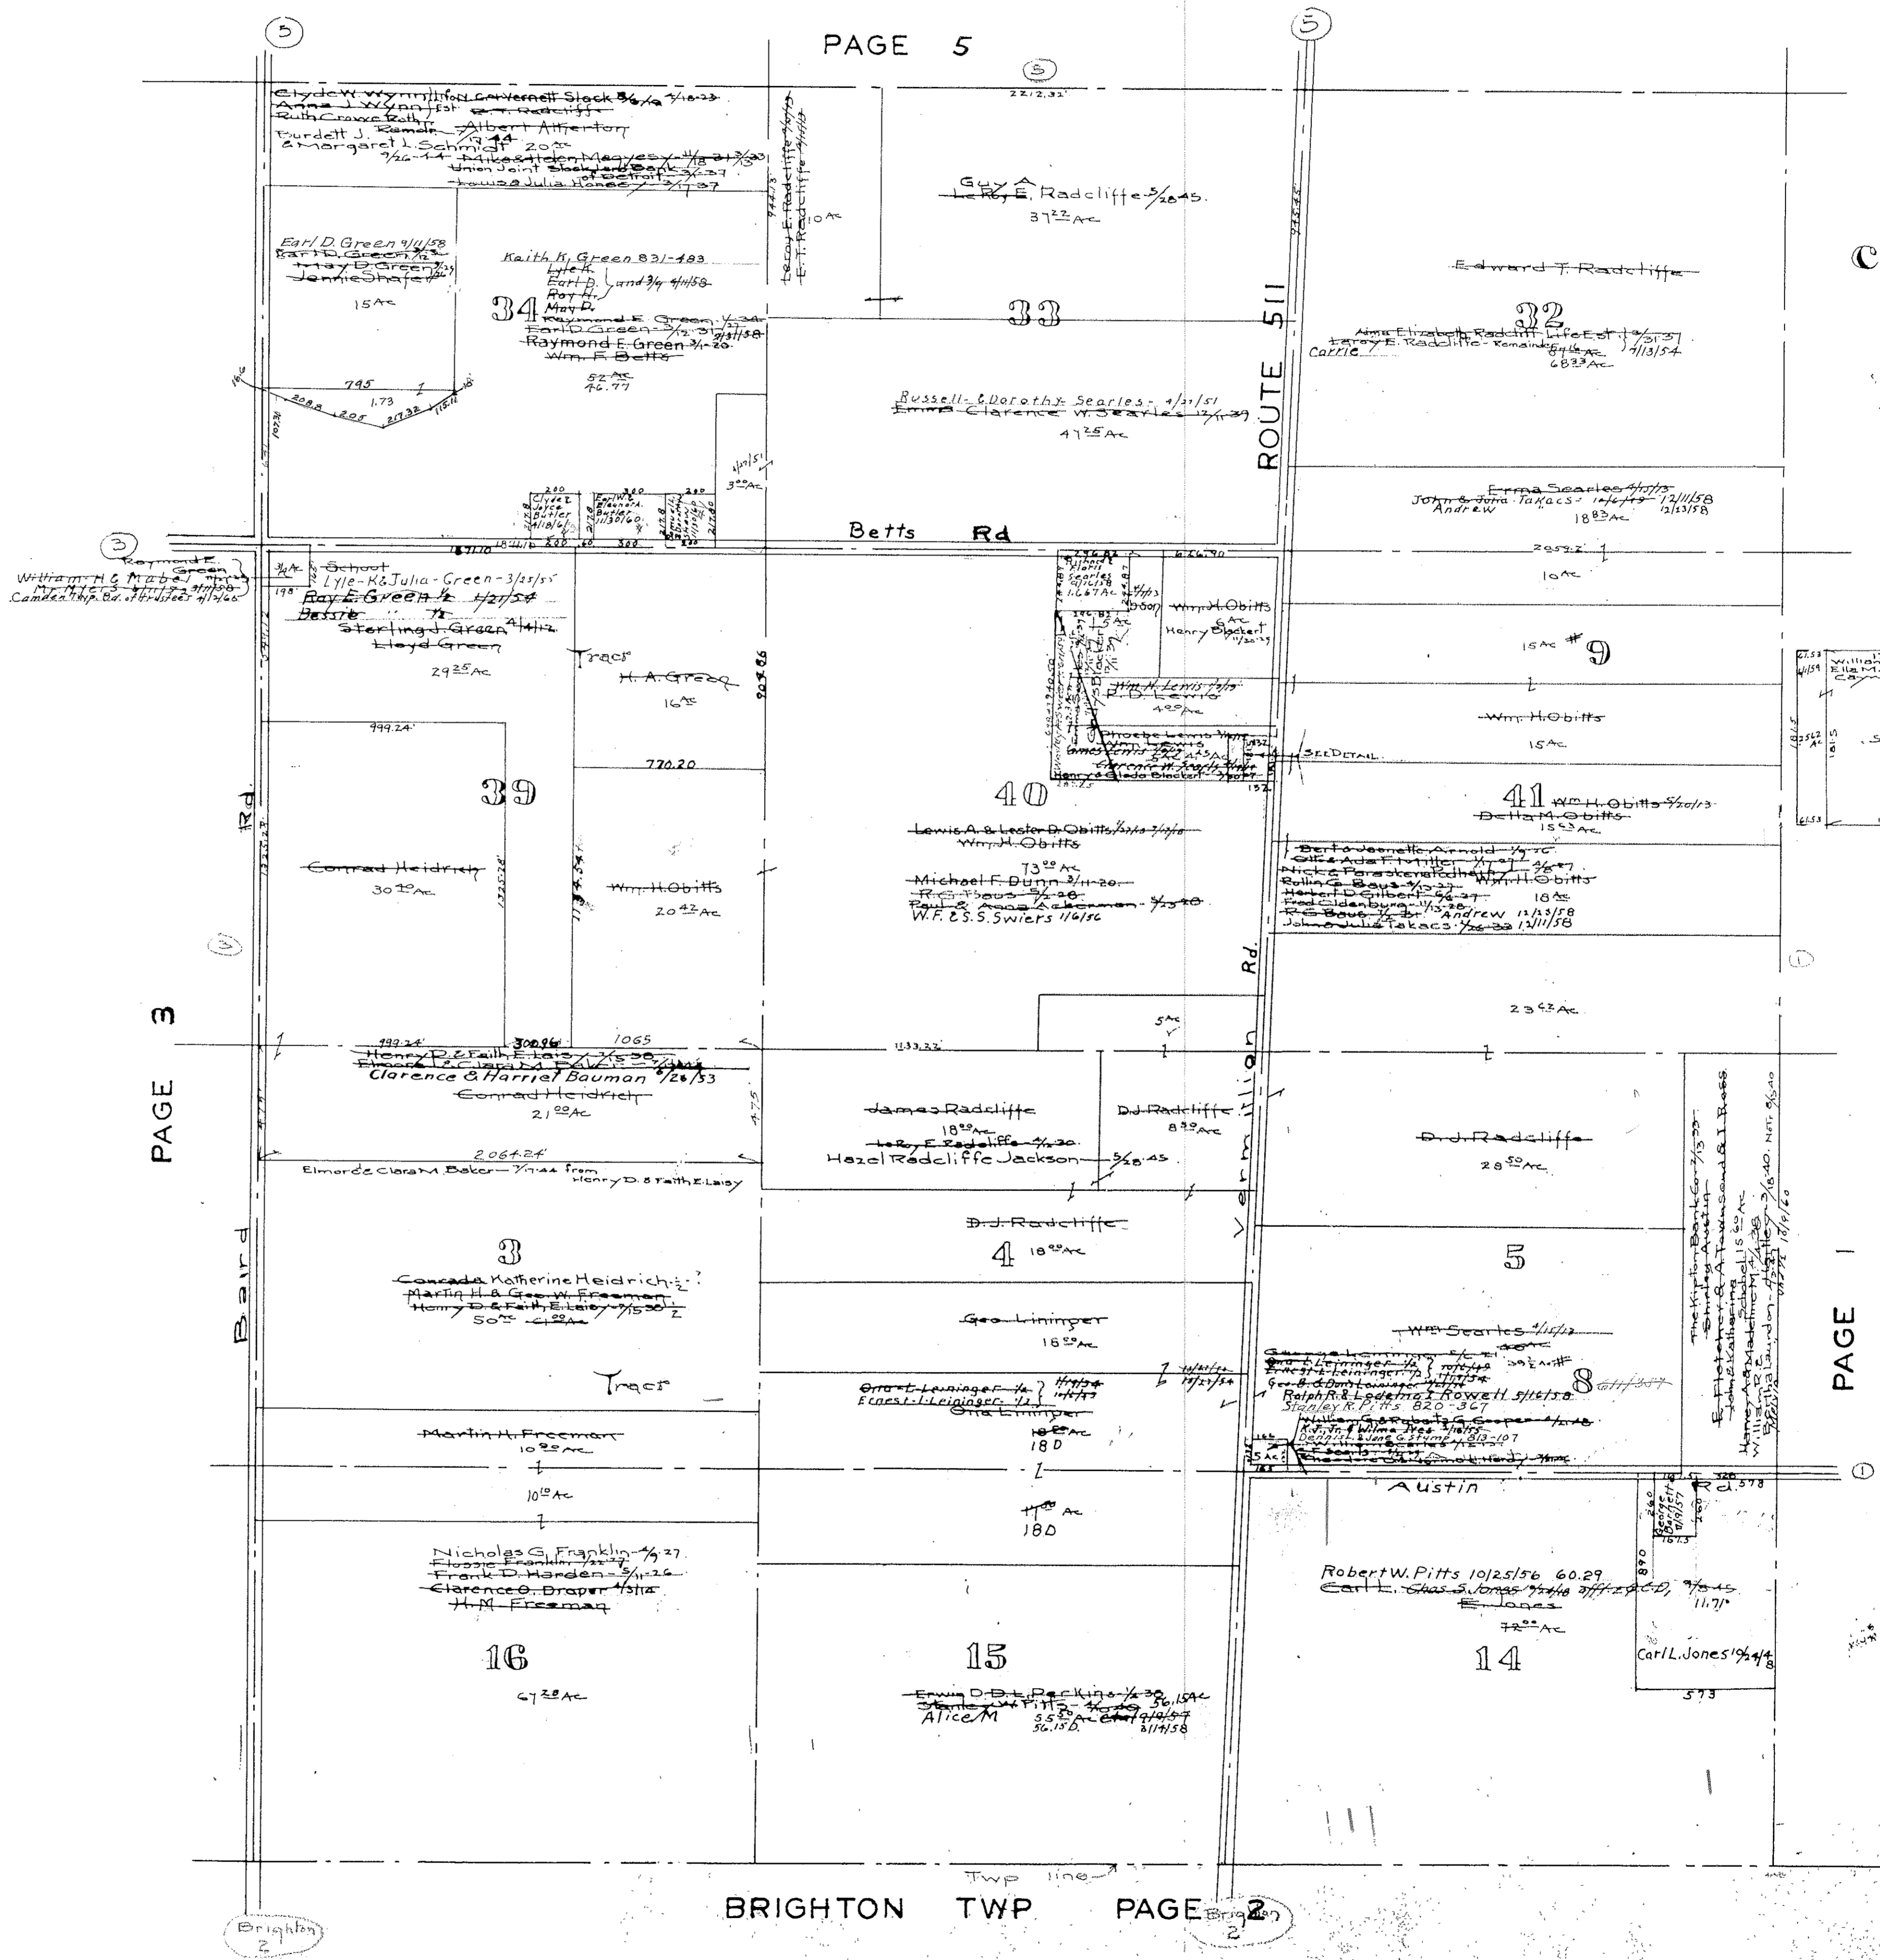

Camden Twp.  
South Middle Part  
Scale 1" = 400'

Vermilion Rd

W.A. Kochis - Lorain - 8-10-1967

COPYRIGHT 1962  
U.S. CODE, TITLE 17  
LORAIN COUNTY, OHIO  
Reproduced by,  
Allied Microfilm Corp.  
Akron, Ohio

MAP OF  
CAMDEN TOWNSHIP