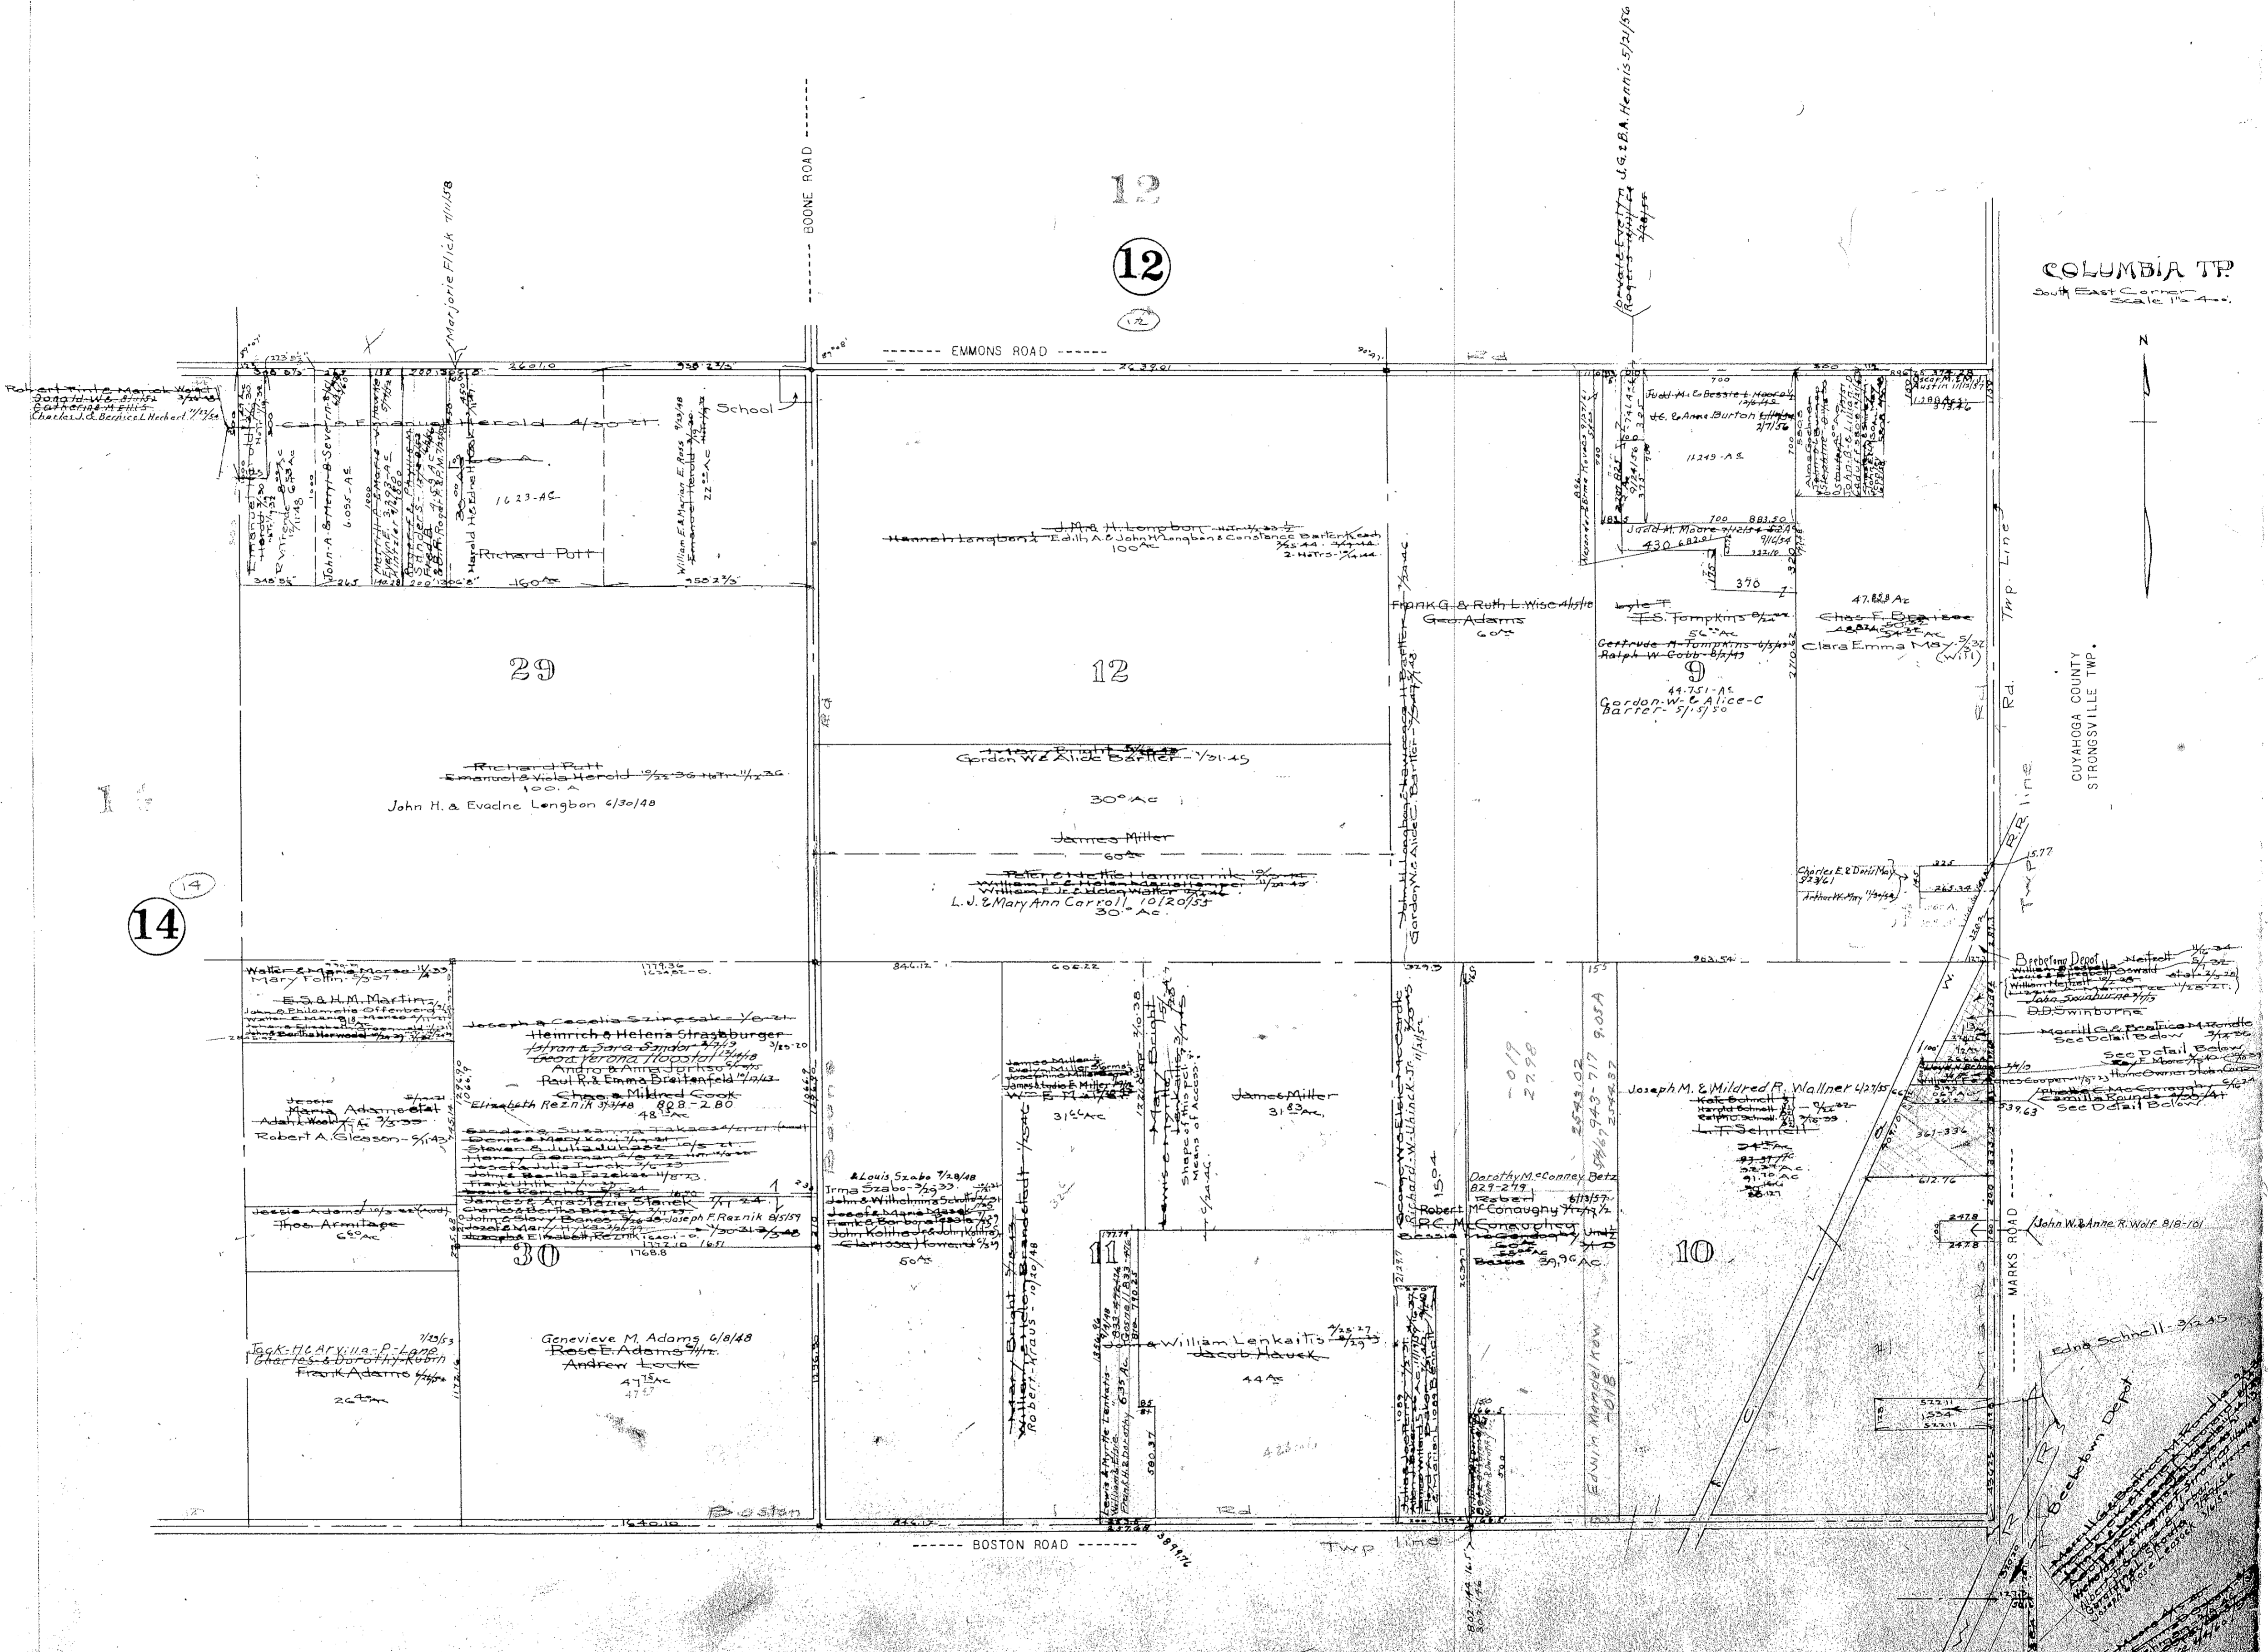

12

12

COLUMBIA TP
South East Corner
Scale 1" = 40'

14

MEDINA COUNTY
LIVERPOOL TWP.

COPYRIGHT 1962
U.S. CODE, TITLE 17
LORAIN COUNTY, OHIO
Reproduced by,
Allied Microfilm Corp.
Akron, Ohio

COLUMBIA TOWNSHIP