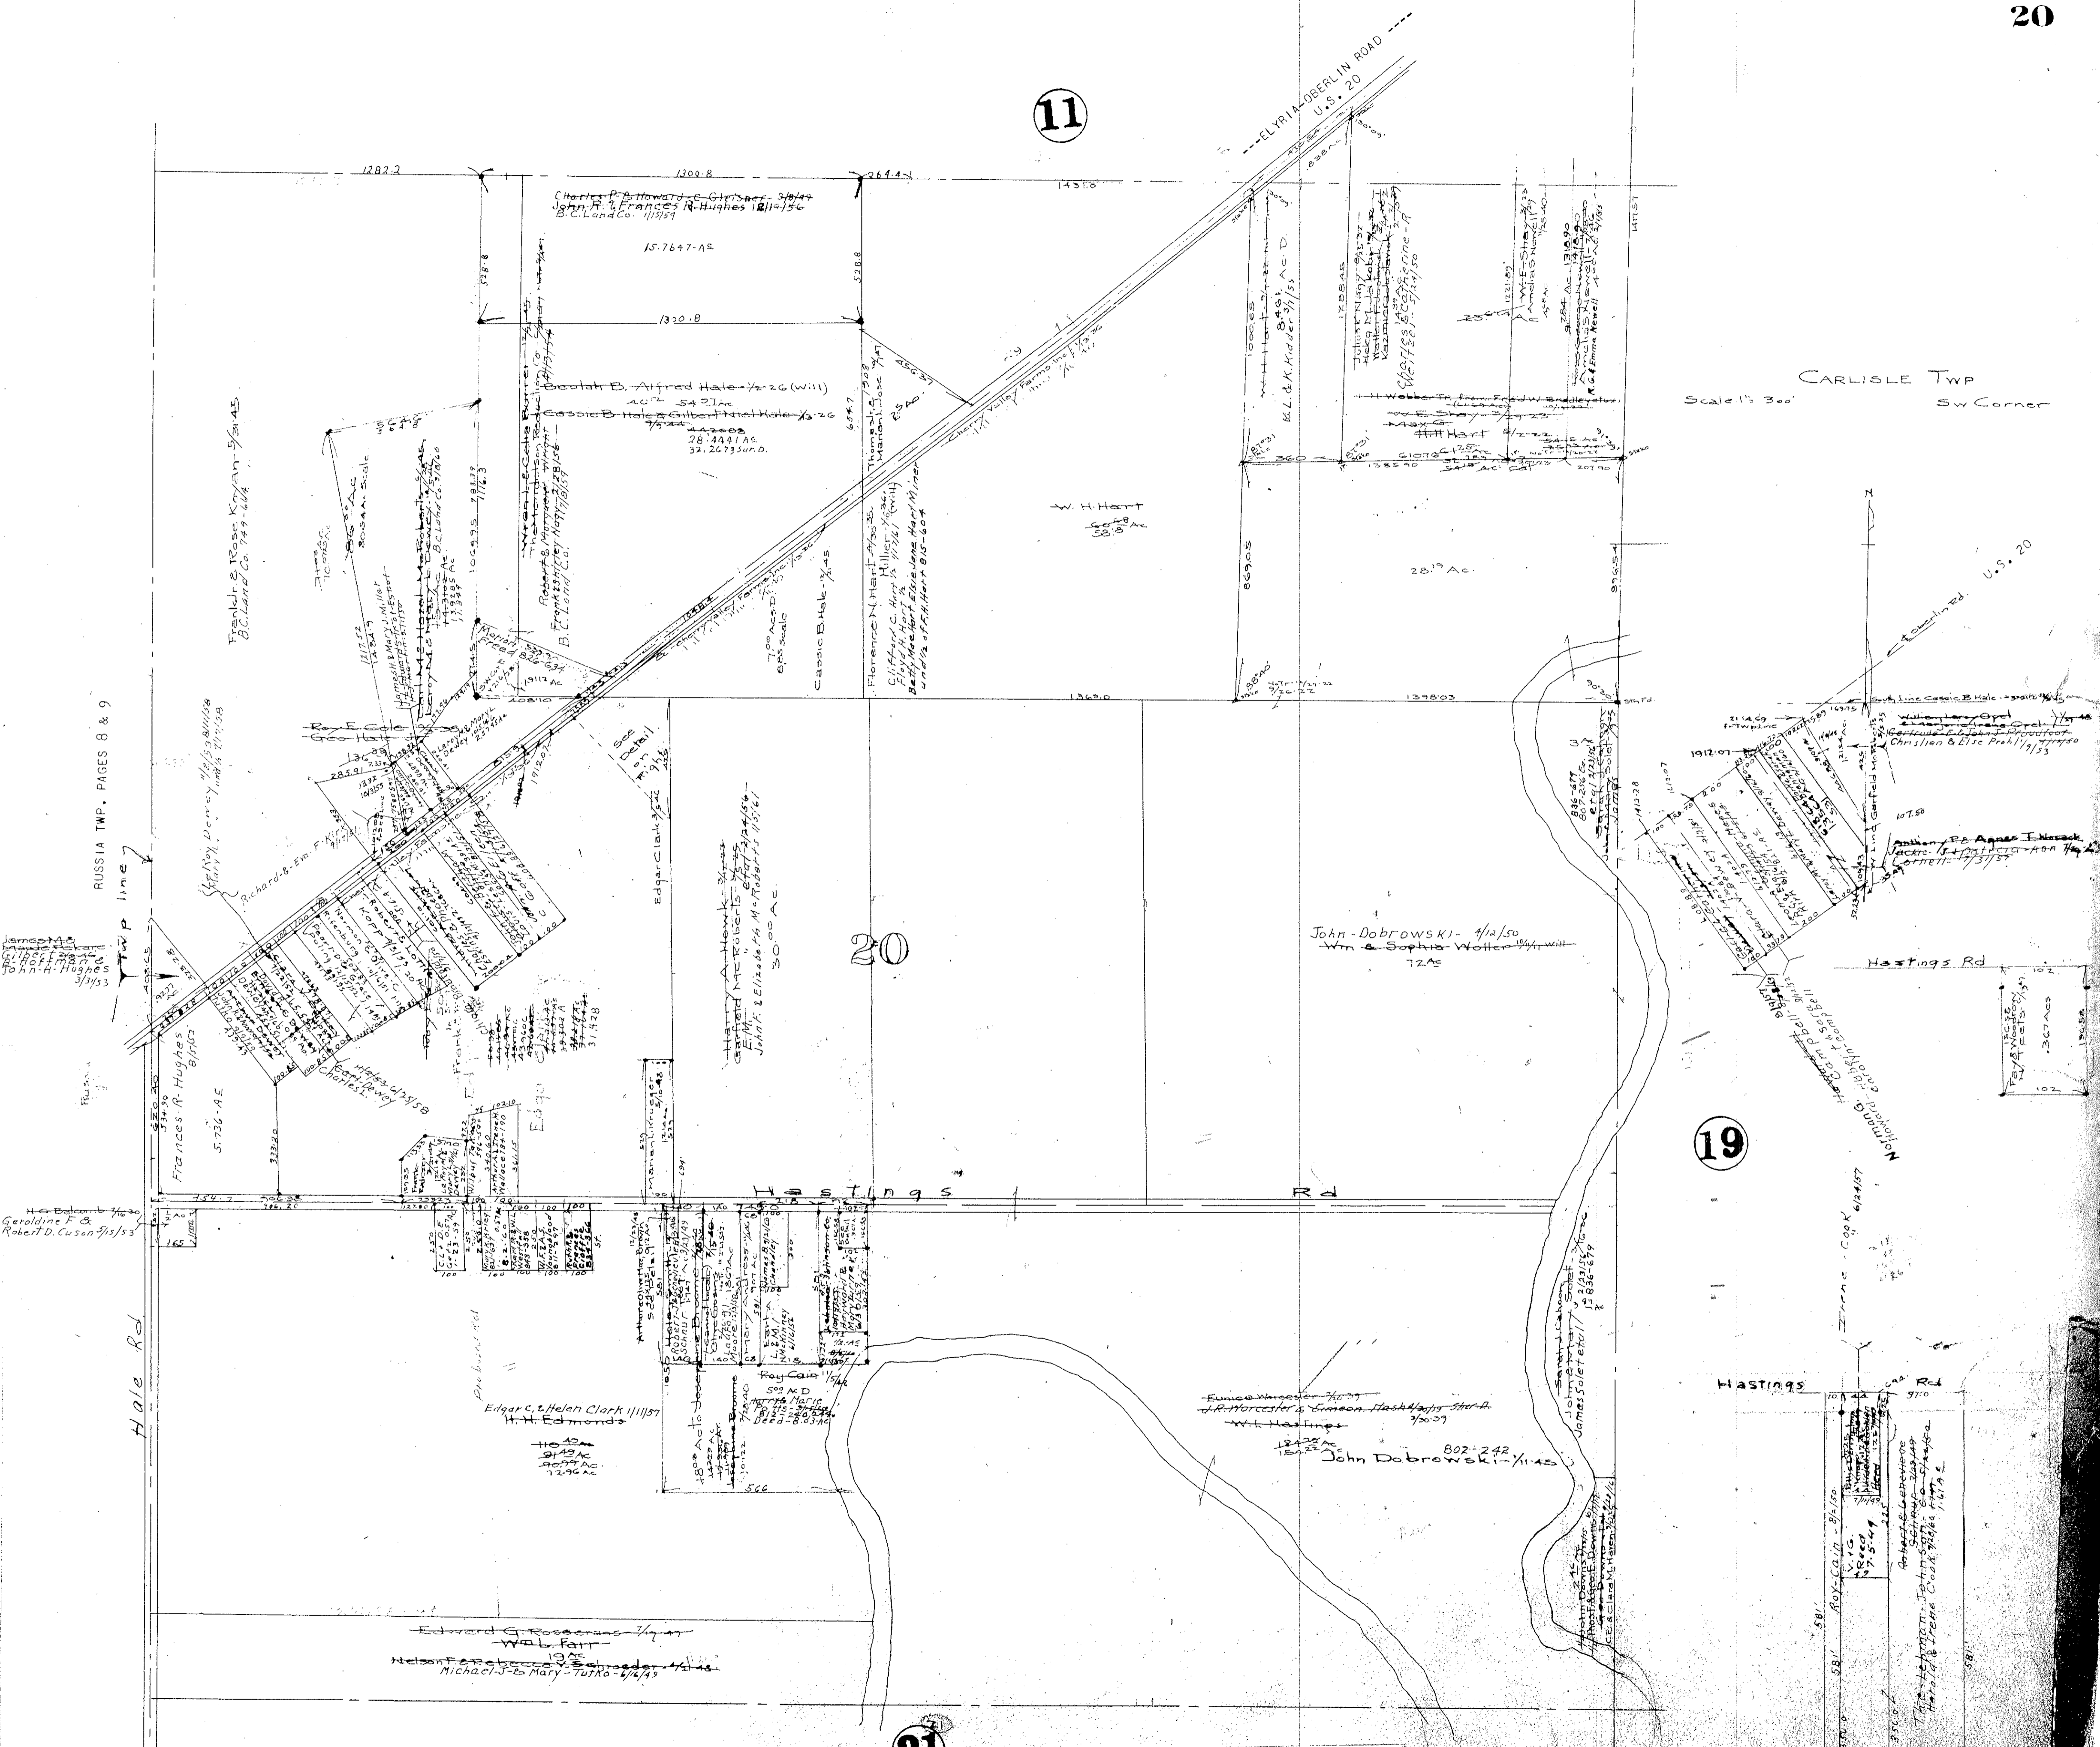

11

CARLISLE TWP
Scale 1" = 300'
Sw Corner

MAP OF
CARLISLE TOWNSHIP

COPYRIGHT 1962
U.S. CODE, TITLE 17
LORAIN COUNTY, OHIO
Reproduced by,
Allied Microfilm Corp.
Akron, Ohio