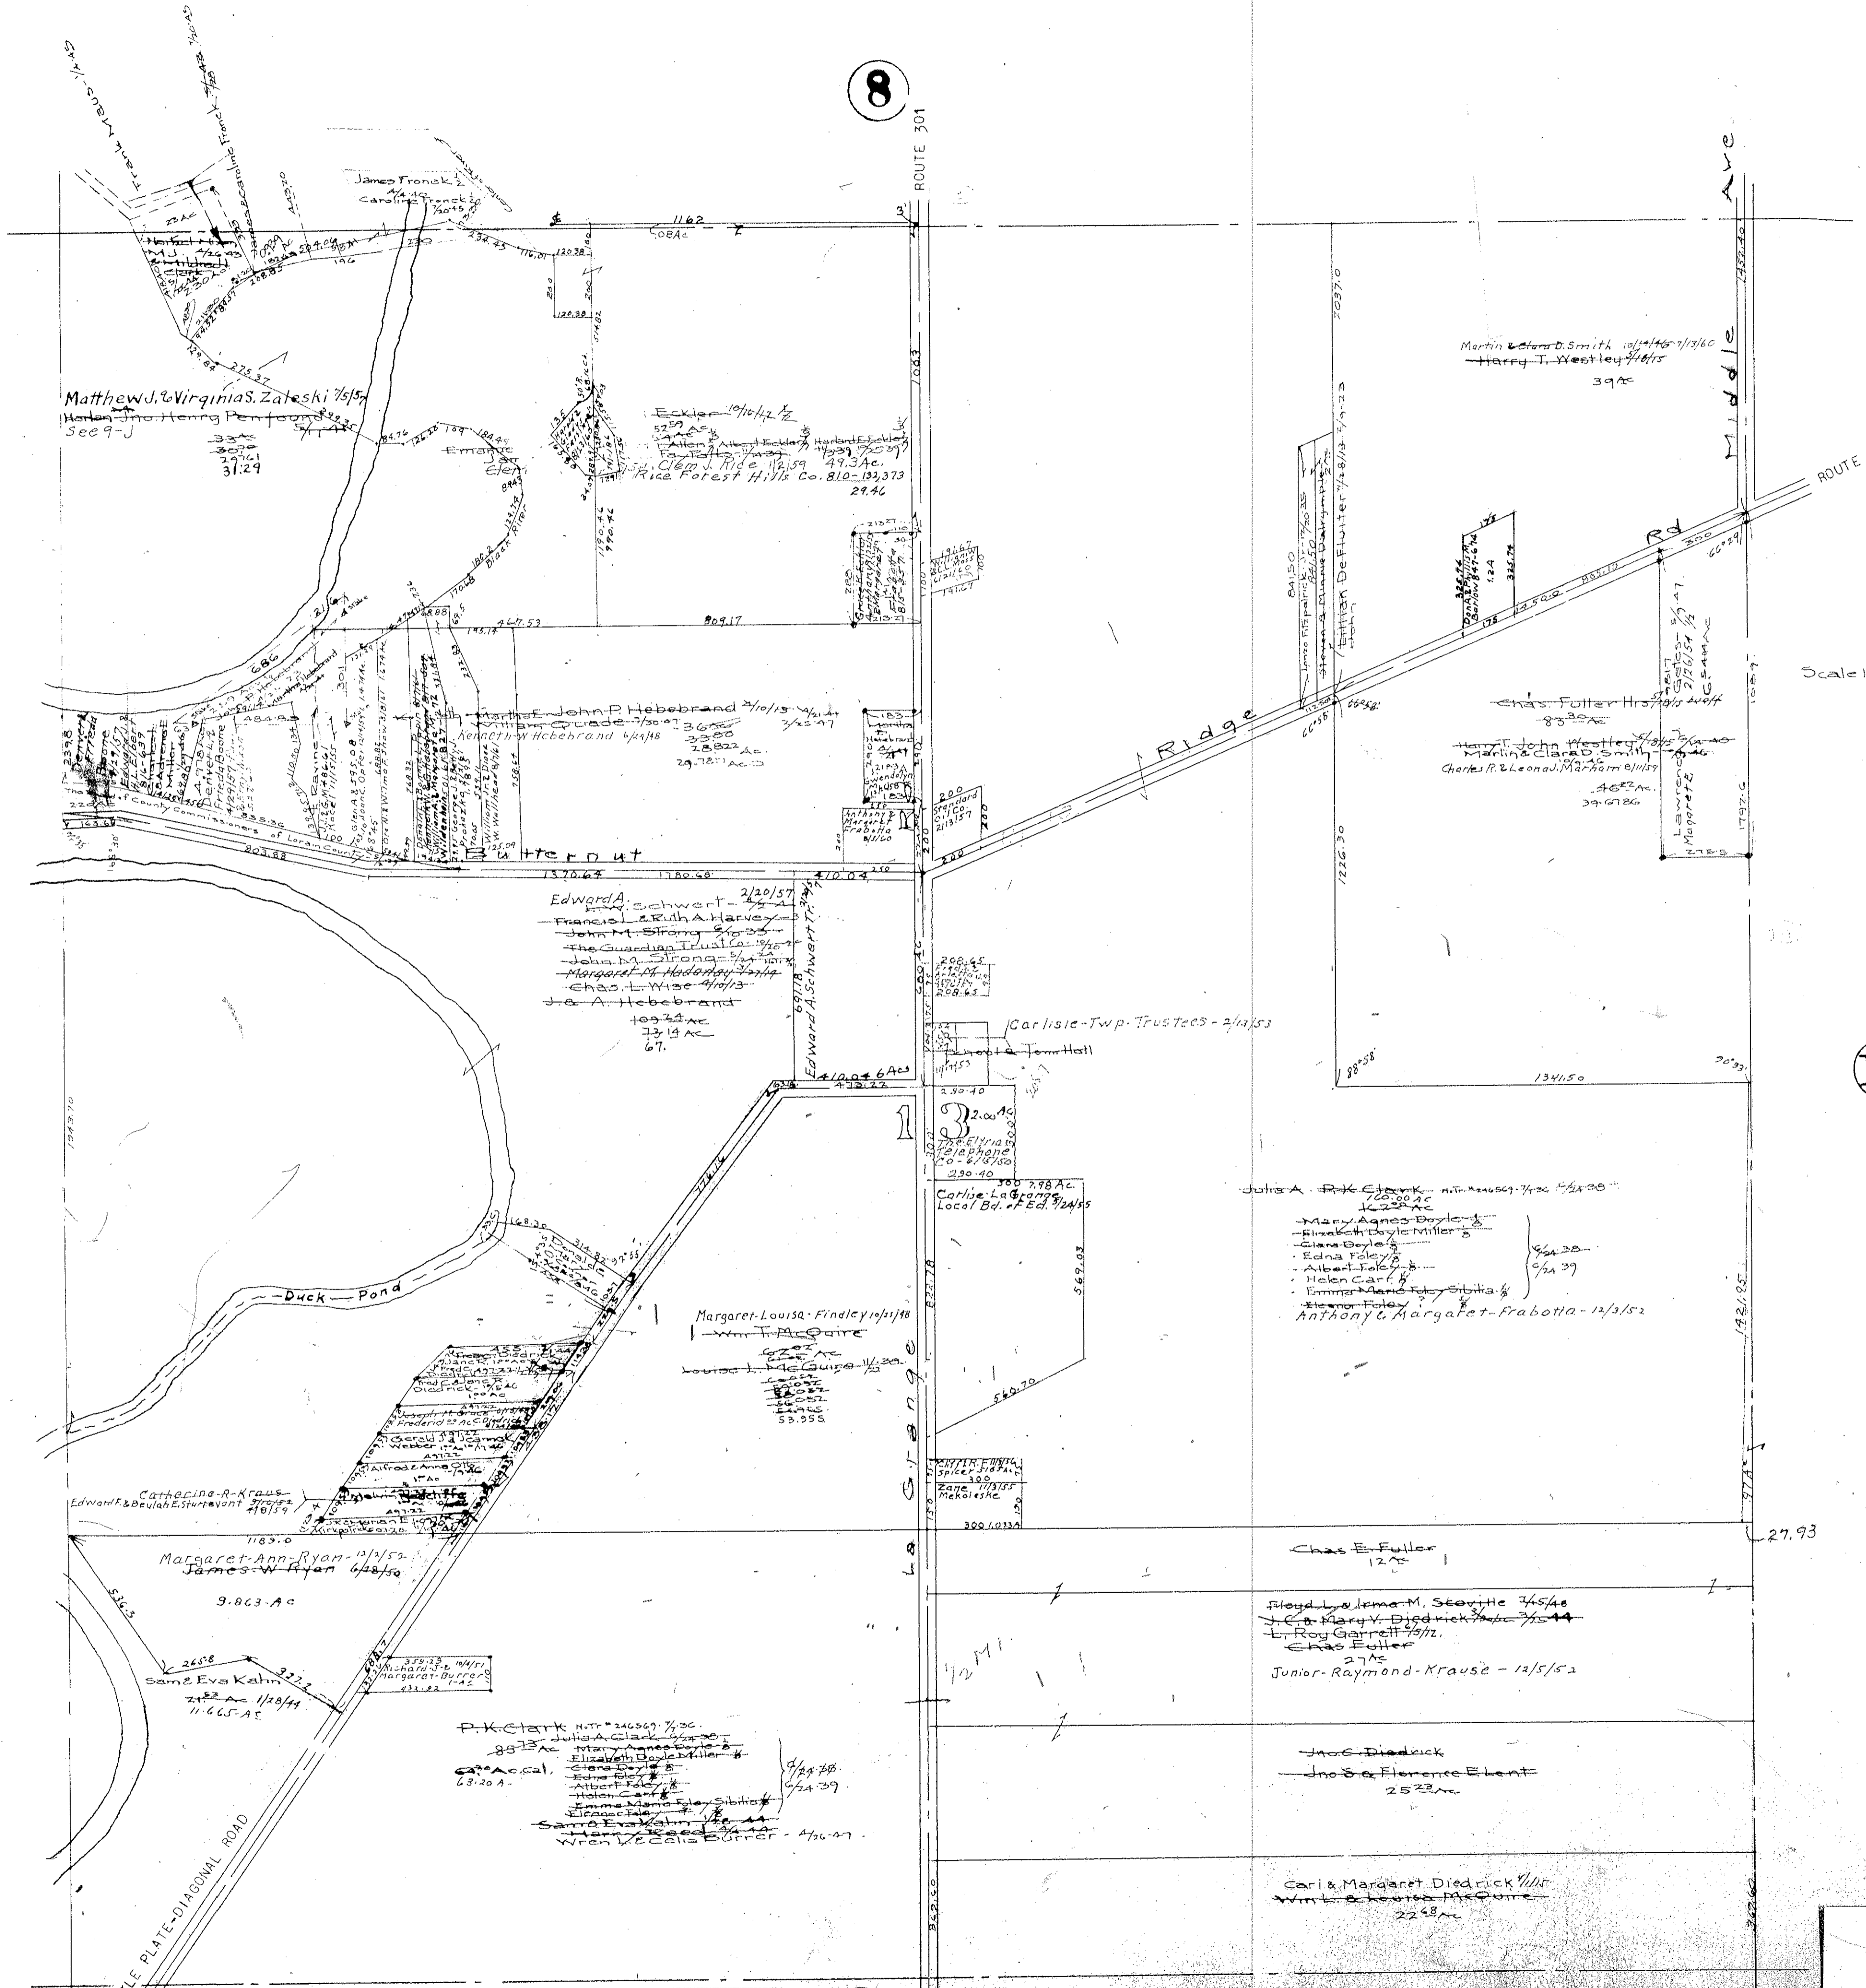

8

12

14

CARLISLE TWP
 Scale 1"=300' Middle Part

MAP OF
 CARLISLE TOWNSHIP

18

COPYRIGHT 1962
 U.S. CODE, TITLE 17
 LORAIN COUNTY, OHIO
 Reproduced by,
 Allied Microfilm Corp.
 Akron, Ohio

71