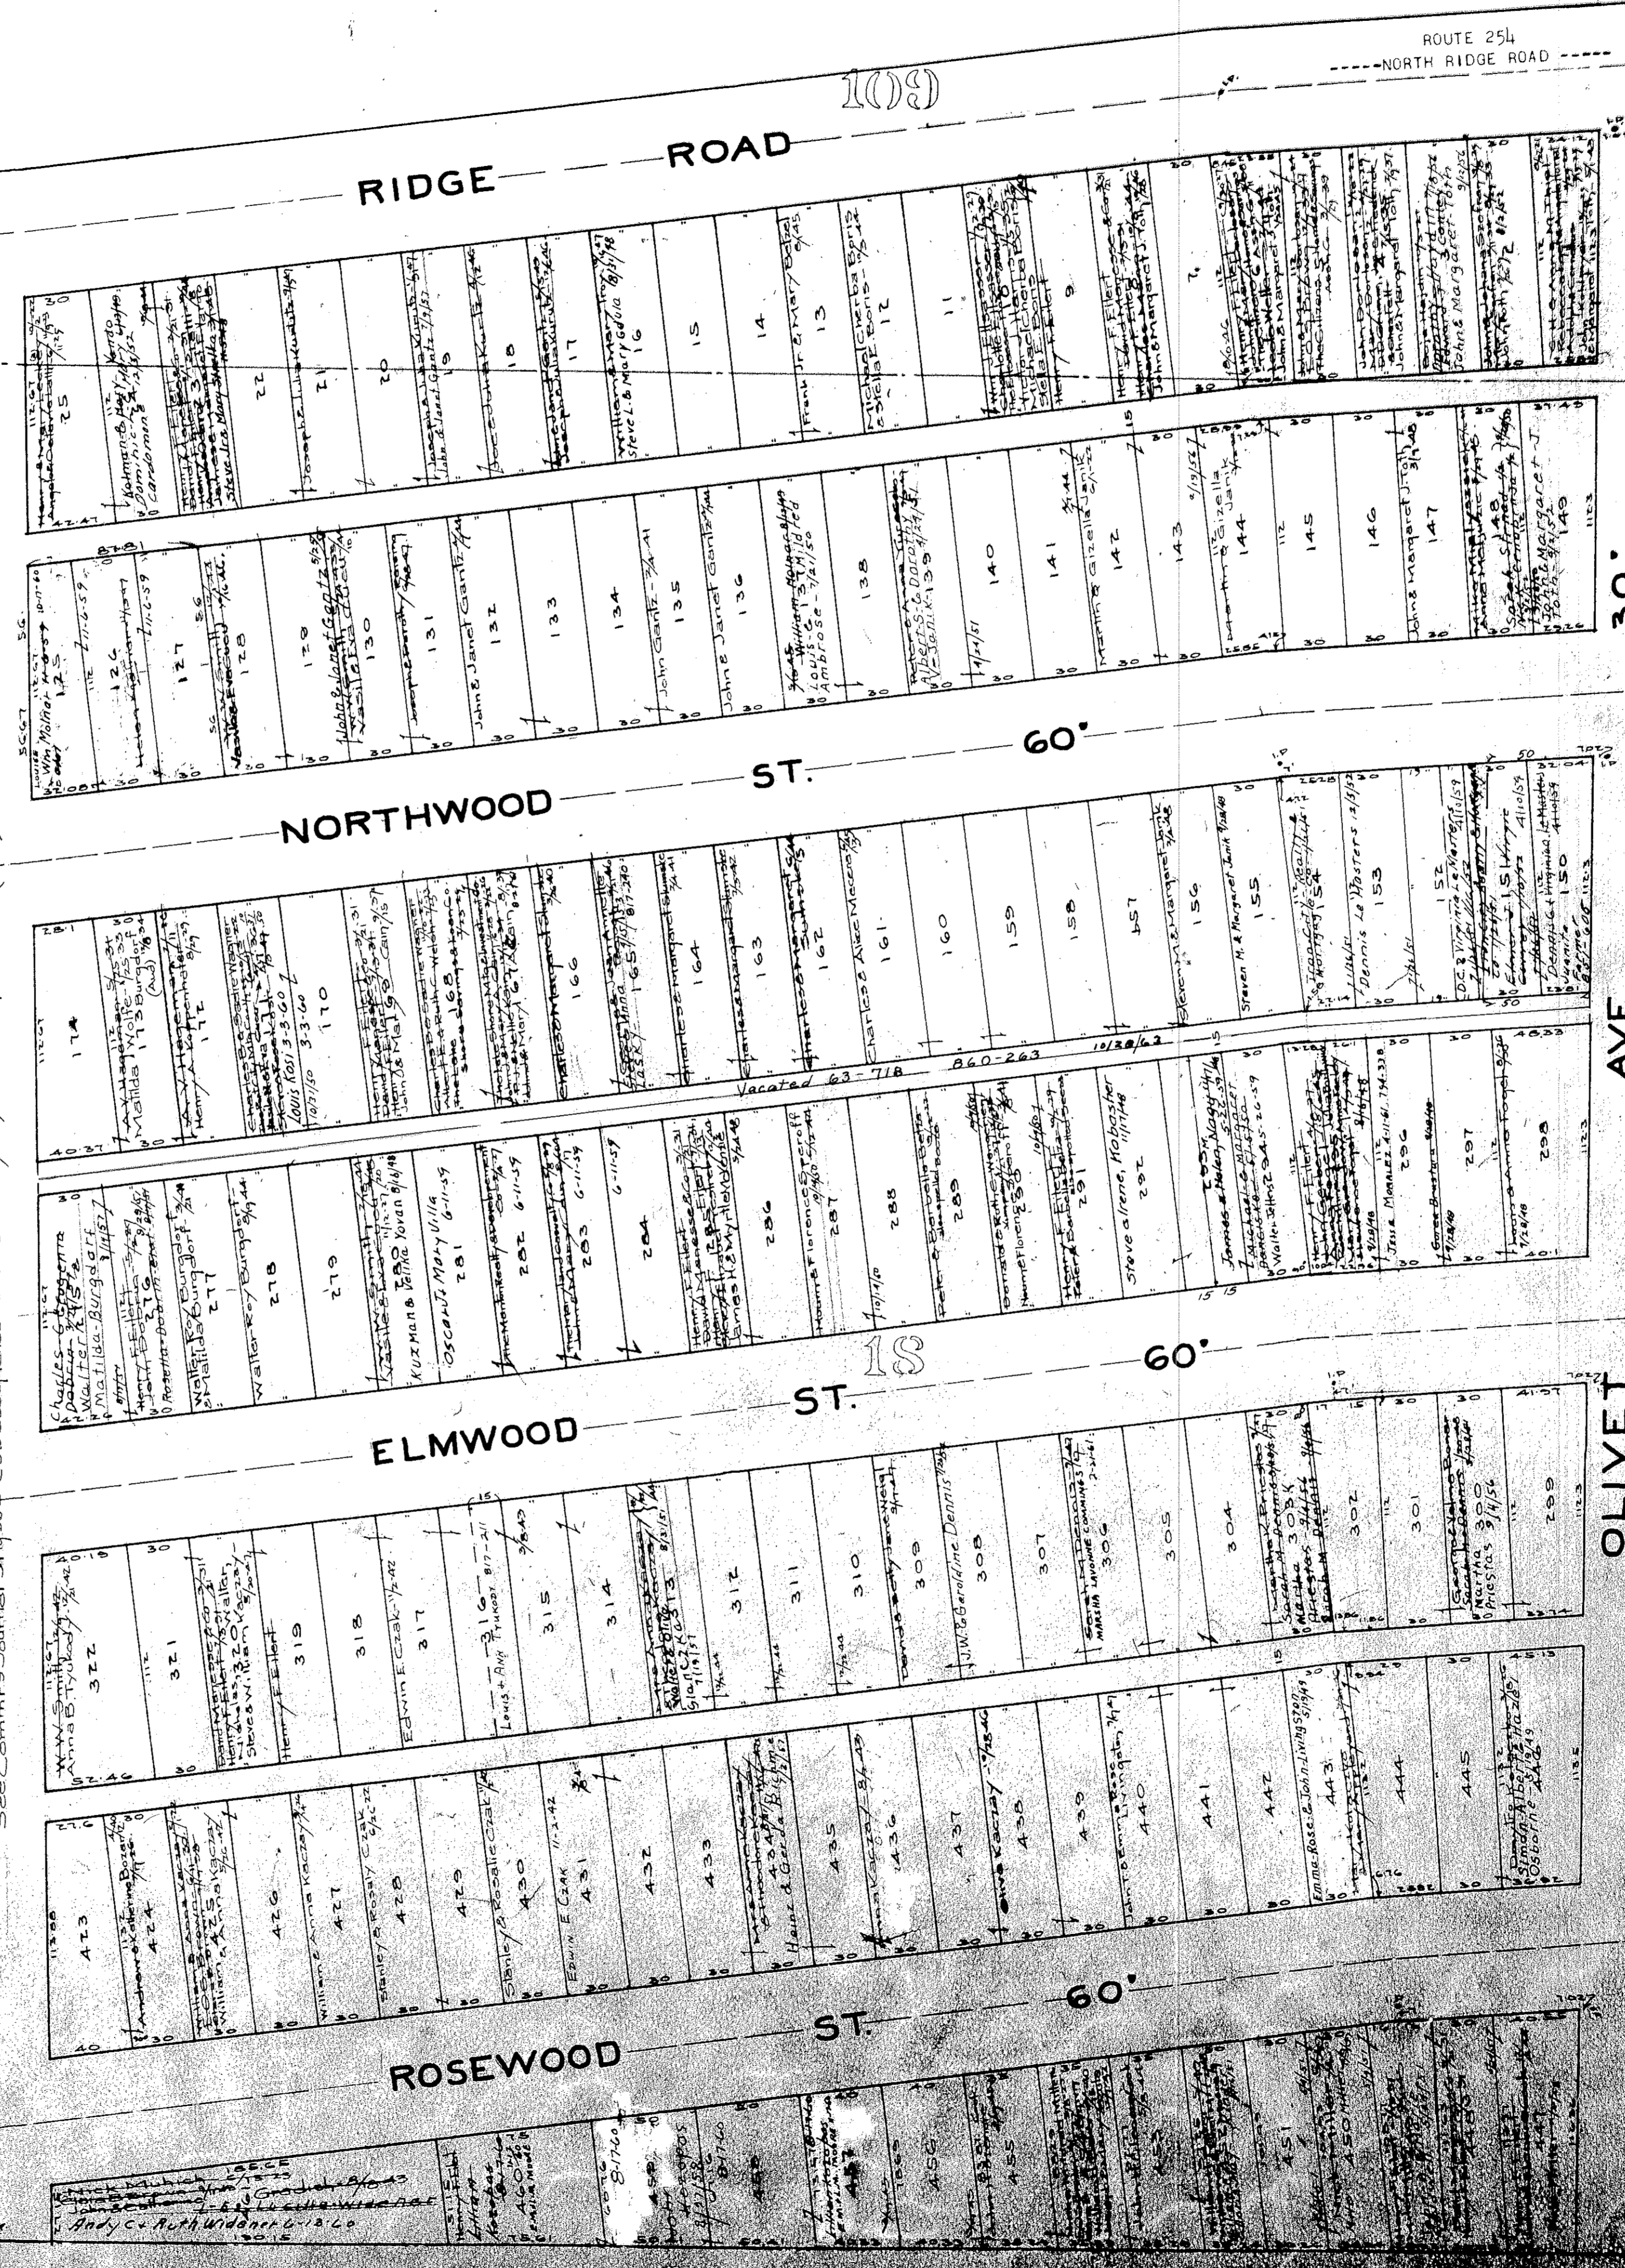

SHEFFIELD
ELYRIA

16F

GRACE AVE. 60'
See Comm'r's Journal 3/19/52 for acceptance of this street by Elyria Township Trustees (M.41)

17

ELYRIA TOWNSHIP

COPYRIGHT 1962
 U.S. GPO, TITLE 17
 LORAIN COUNTY, OHIO

Reproduced by,
 Allied Microfilm Corp.
 Akron, Ohio