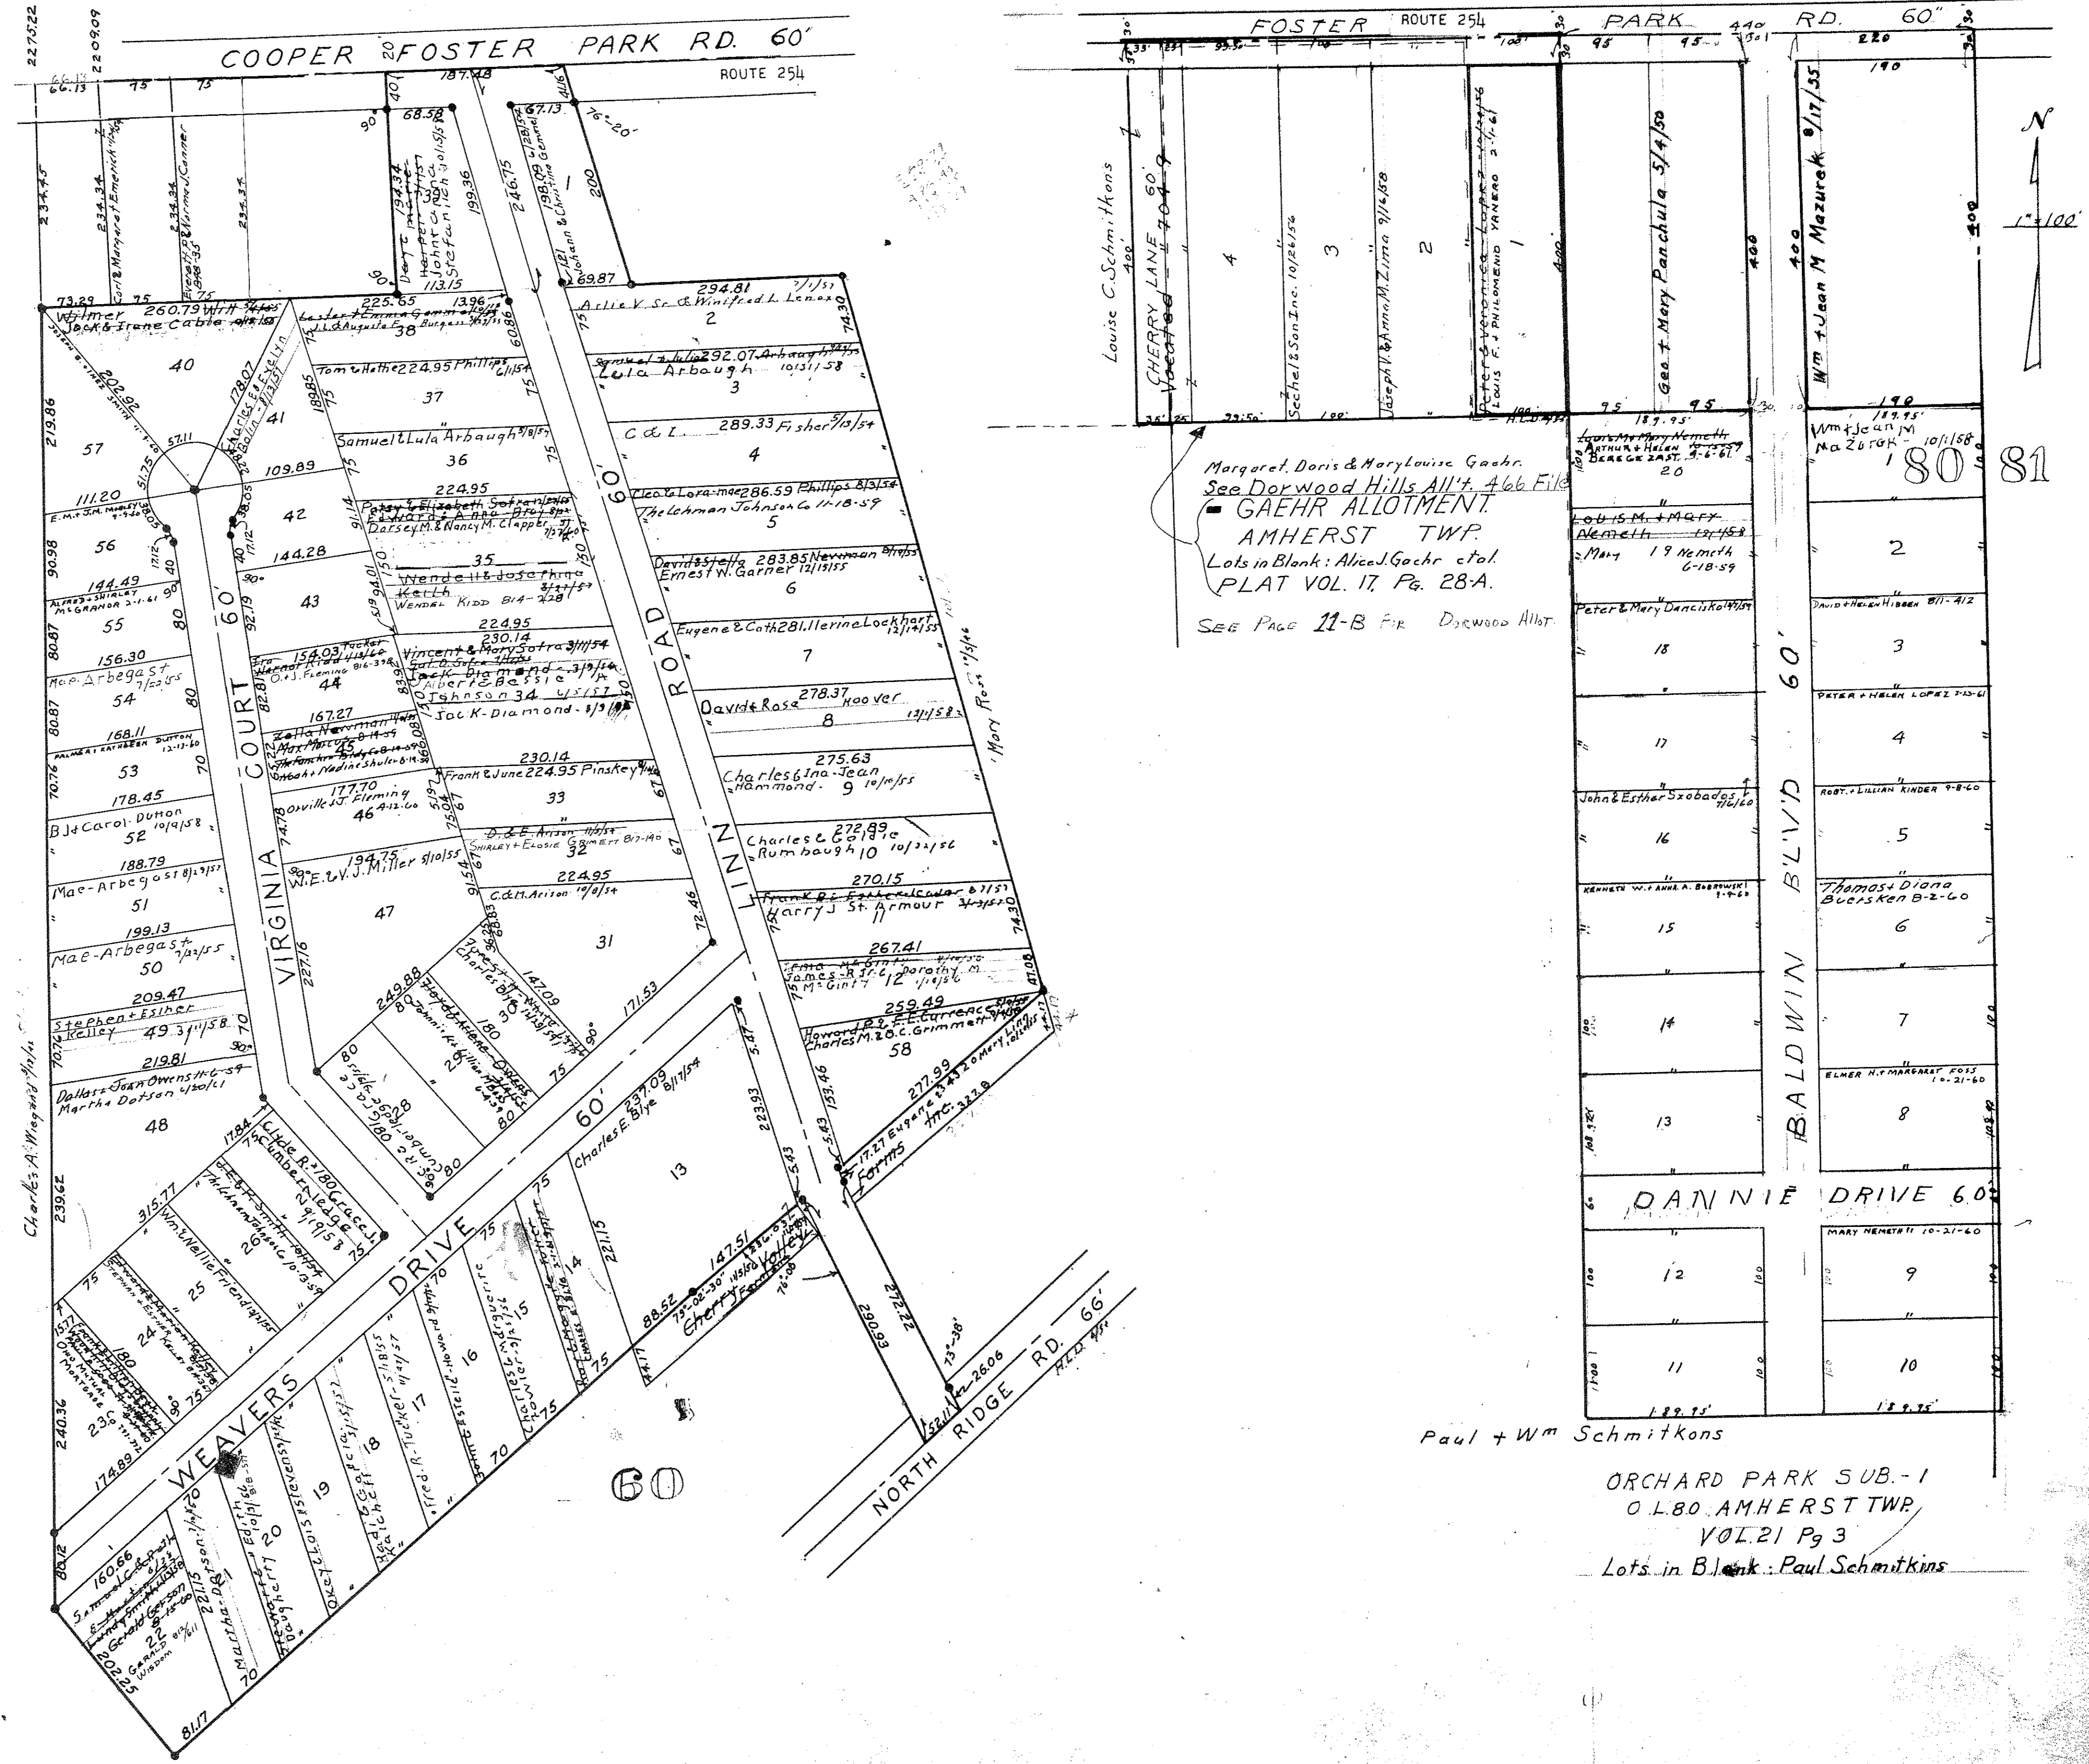

LINN ALLOTMENT Vol. 16, Pg. 3 1/4-53 AMHERST TWP.
Lots in blank:
Eugene & Mary Linn - 1 to 12 incl. & 58
Frank & Virginia Linn - 13 to 57, exc. 36
Fred & Leona Snyder - 36

AMHERST TWP

Paul + Wm Schmitkons
ORCHARD PARK SUB.-1
O.L.80 AMHERST TWP
VOL. 21 Pg 3
Lots in Blank: Paul Schmitkons