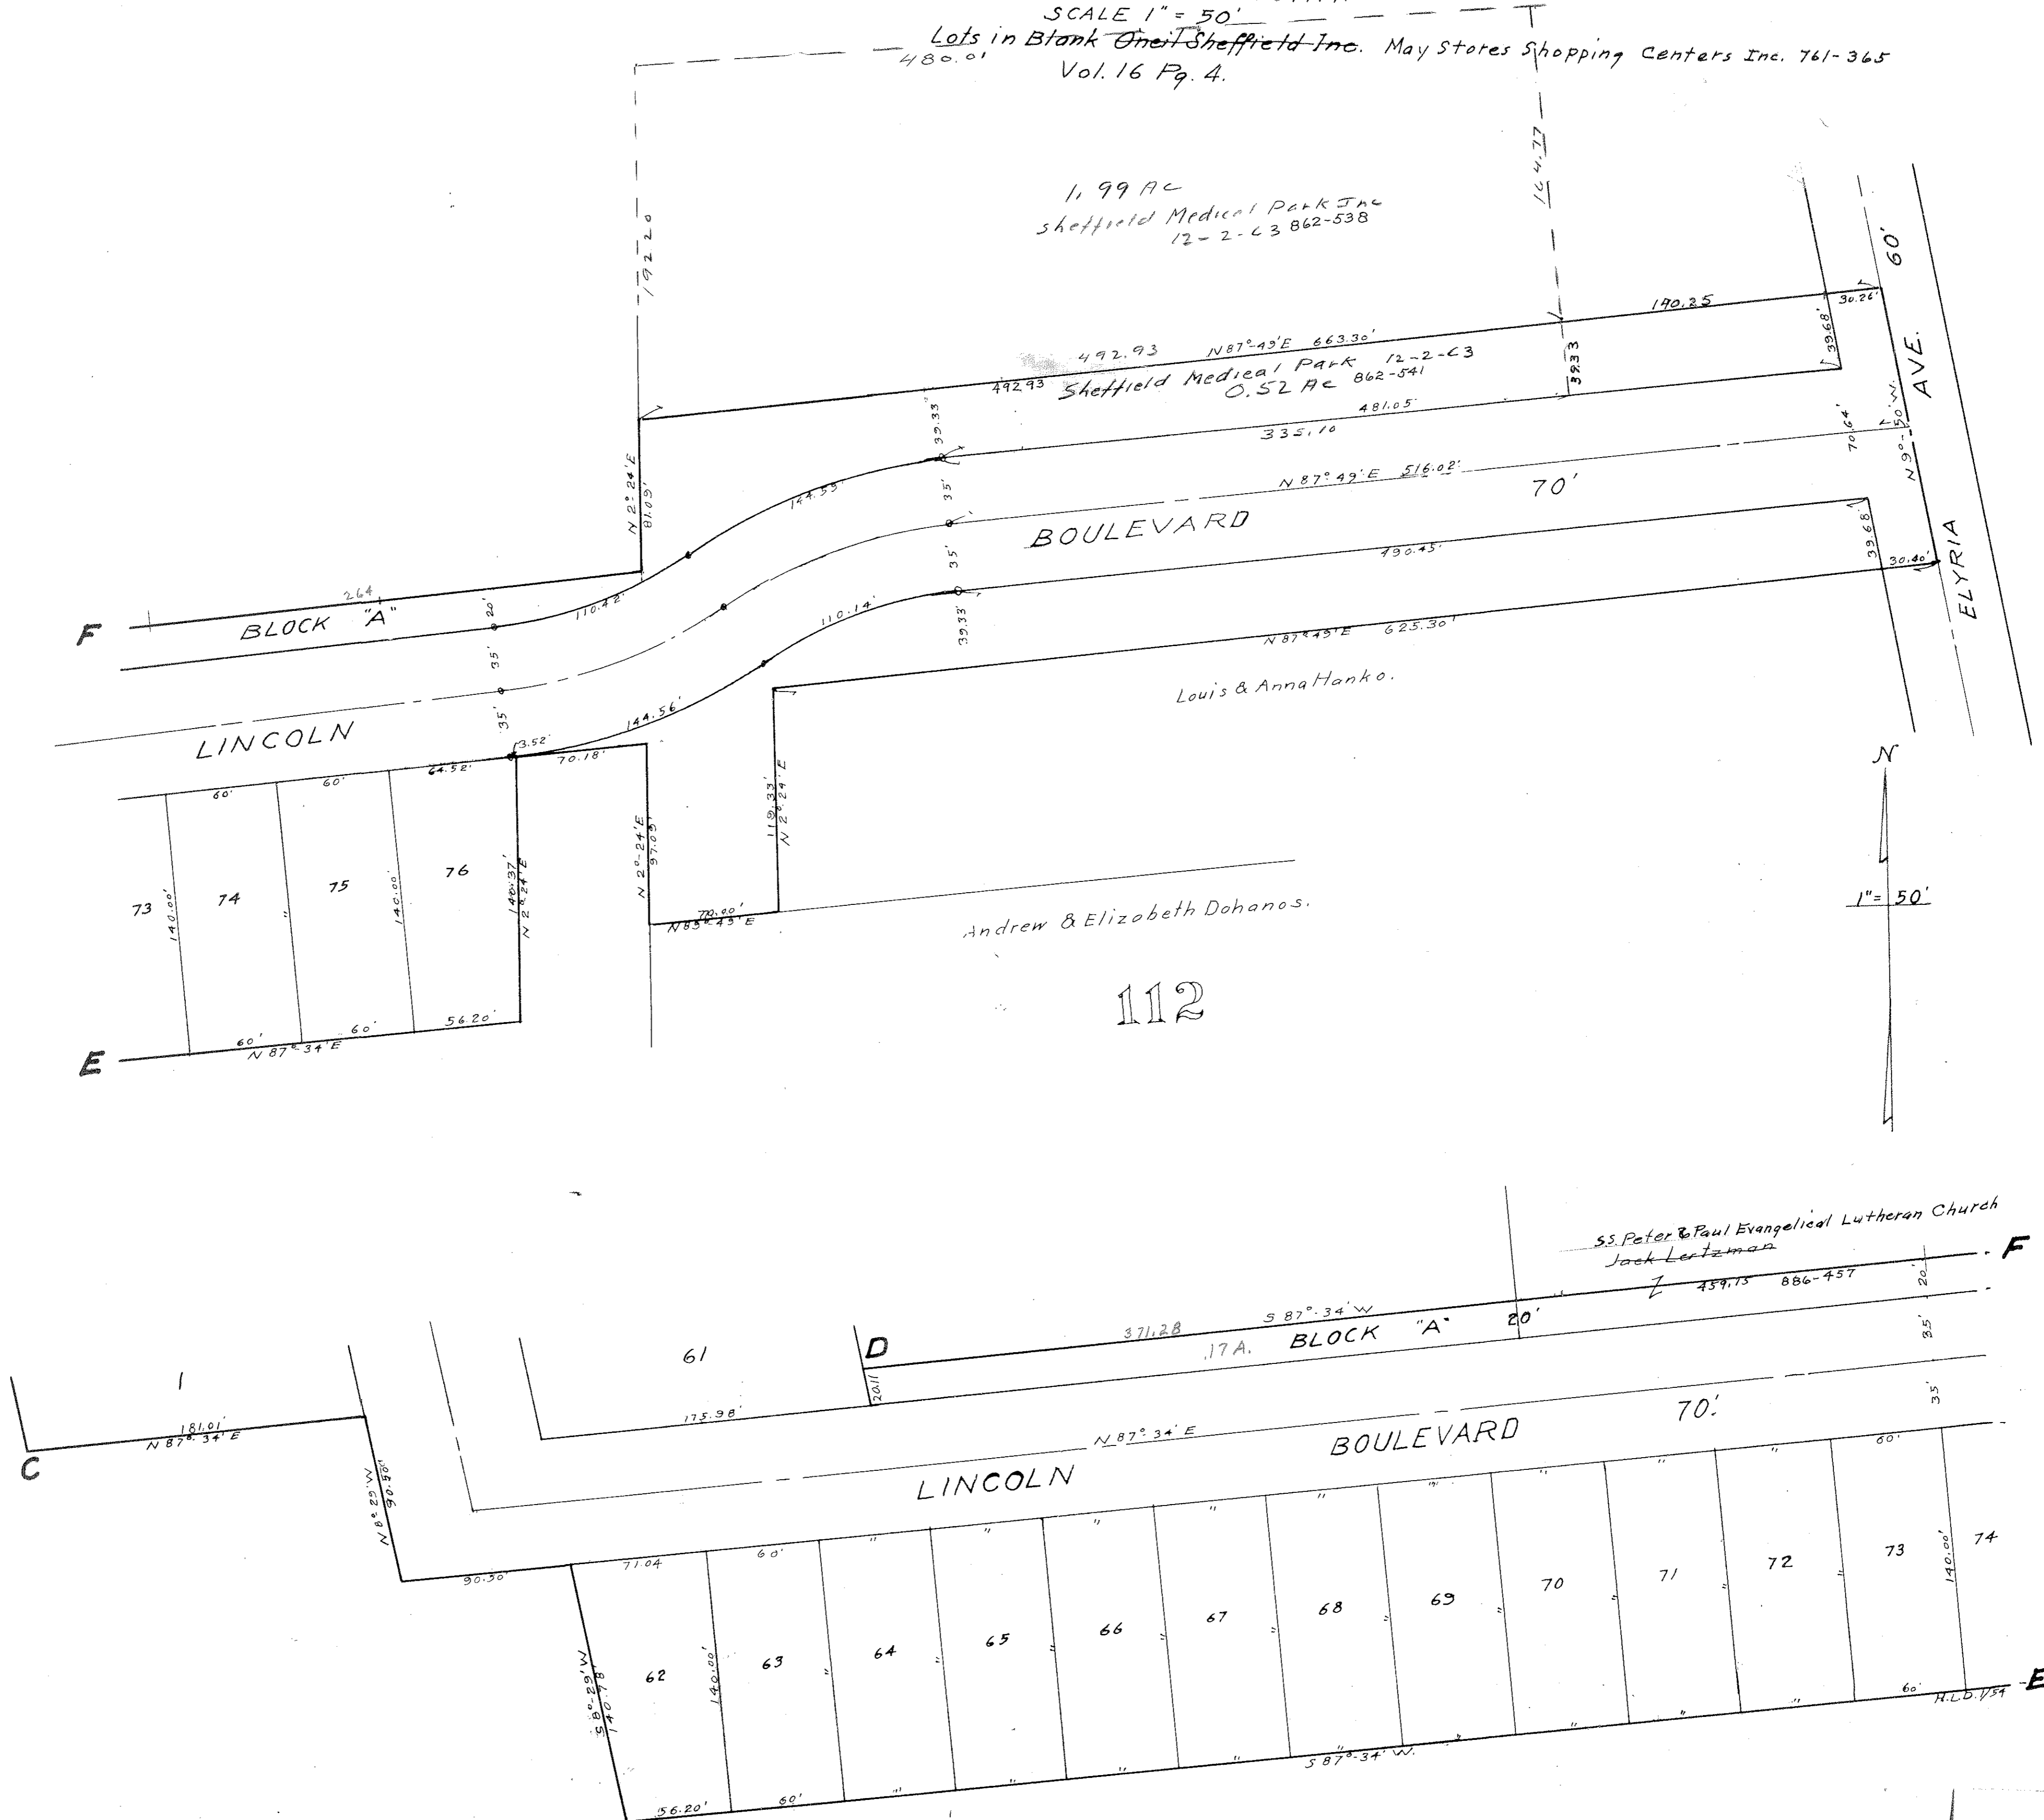

O'NEIL SUBDIVISION

ORIG. LOTS 107 and 112
SHEFFIELD TOWNSHIP
SCALE 1" = 50'

Lots in Blank Oneil Sheffield Inc. May Stores Shopping Centers Inc. 761-365
480.01 Vol. 16 Pg. 4.

112

SEE PAGE 10-T-A FOR OTHER PART.

**SHEFFIELD
TOWNSHIP**

COPYRIGHT 1962
U.S. CODE, TITLE 17
LORAIN COUNTY, OHIO
Reproduced by,
Allied Microfilm Corp.
Akron, Ohio