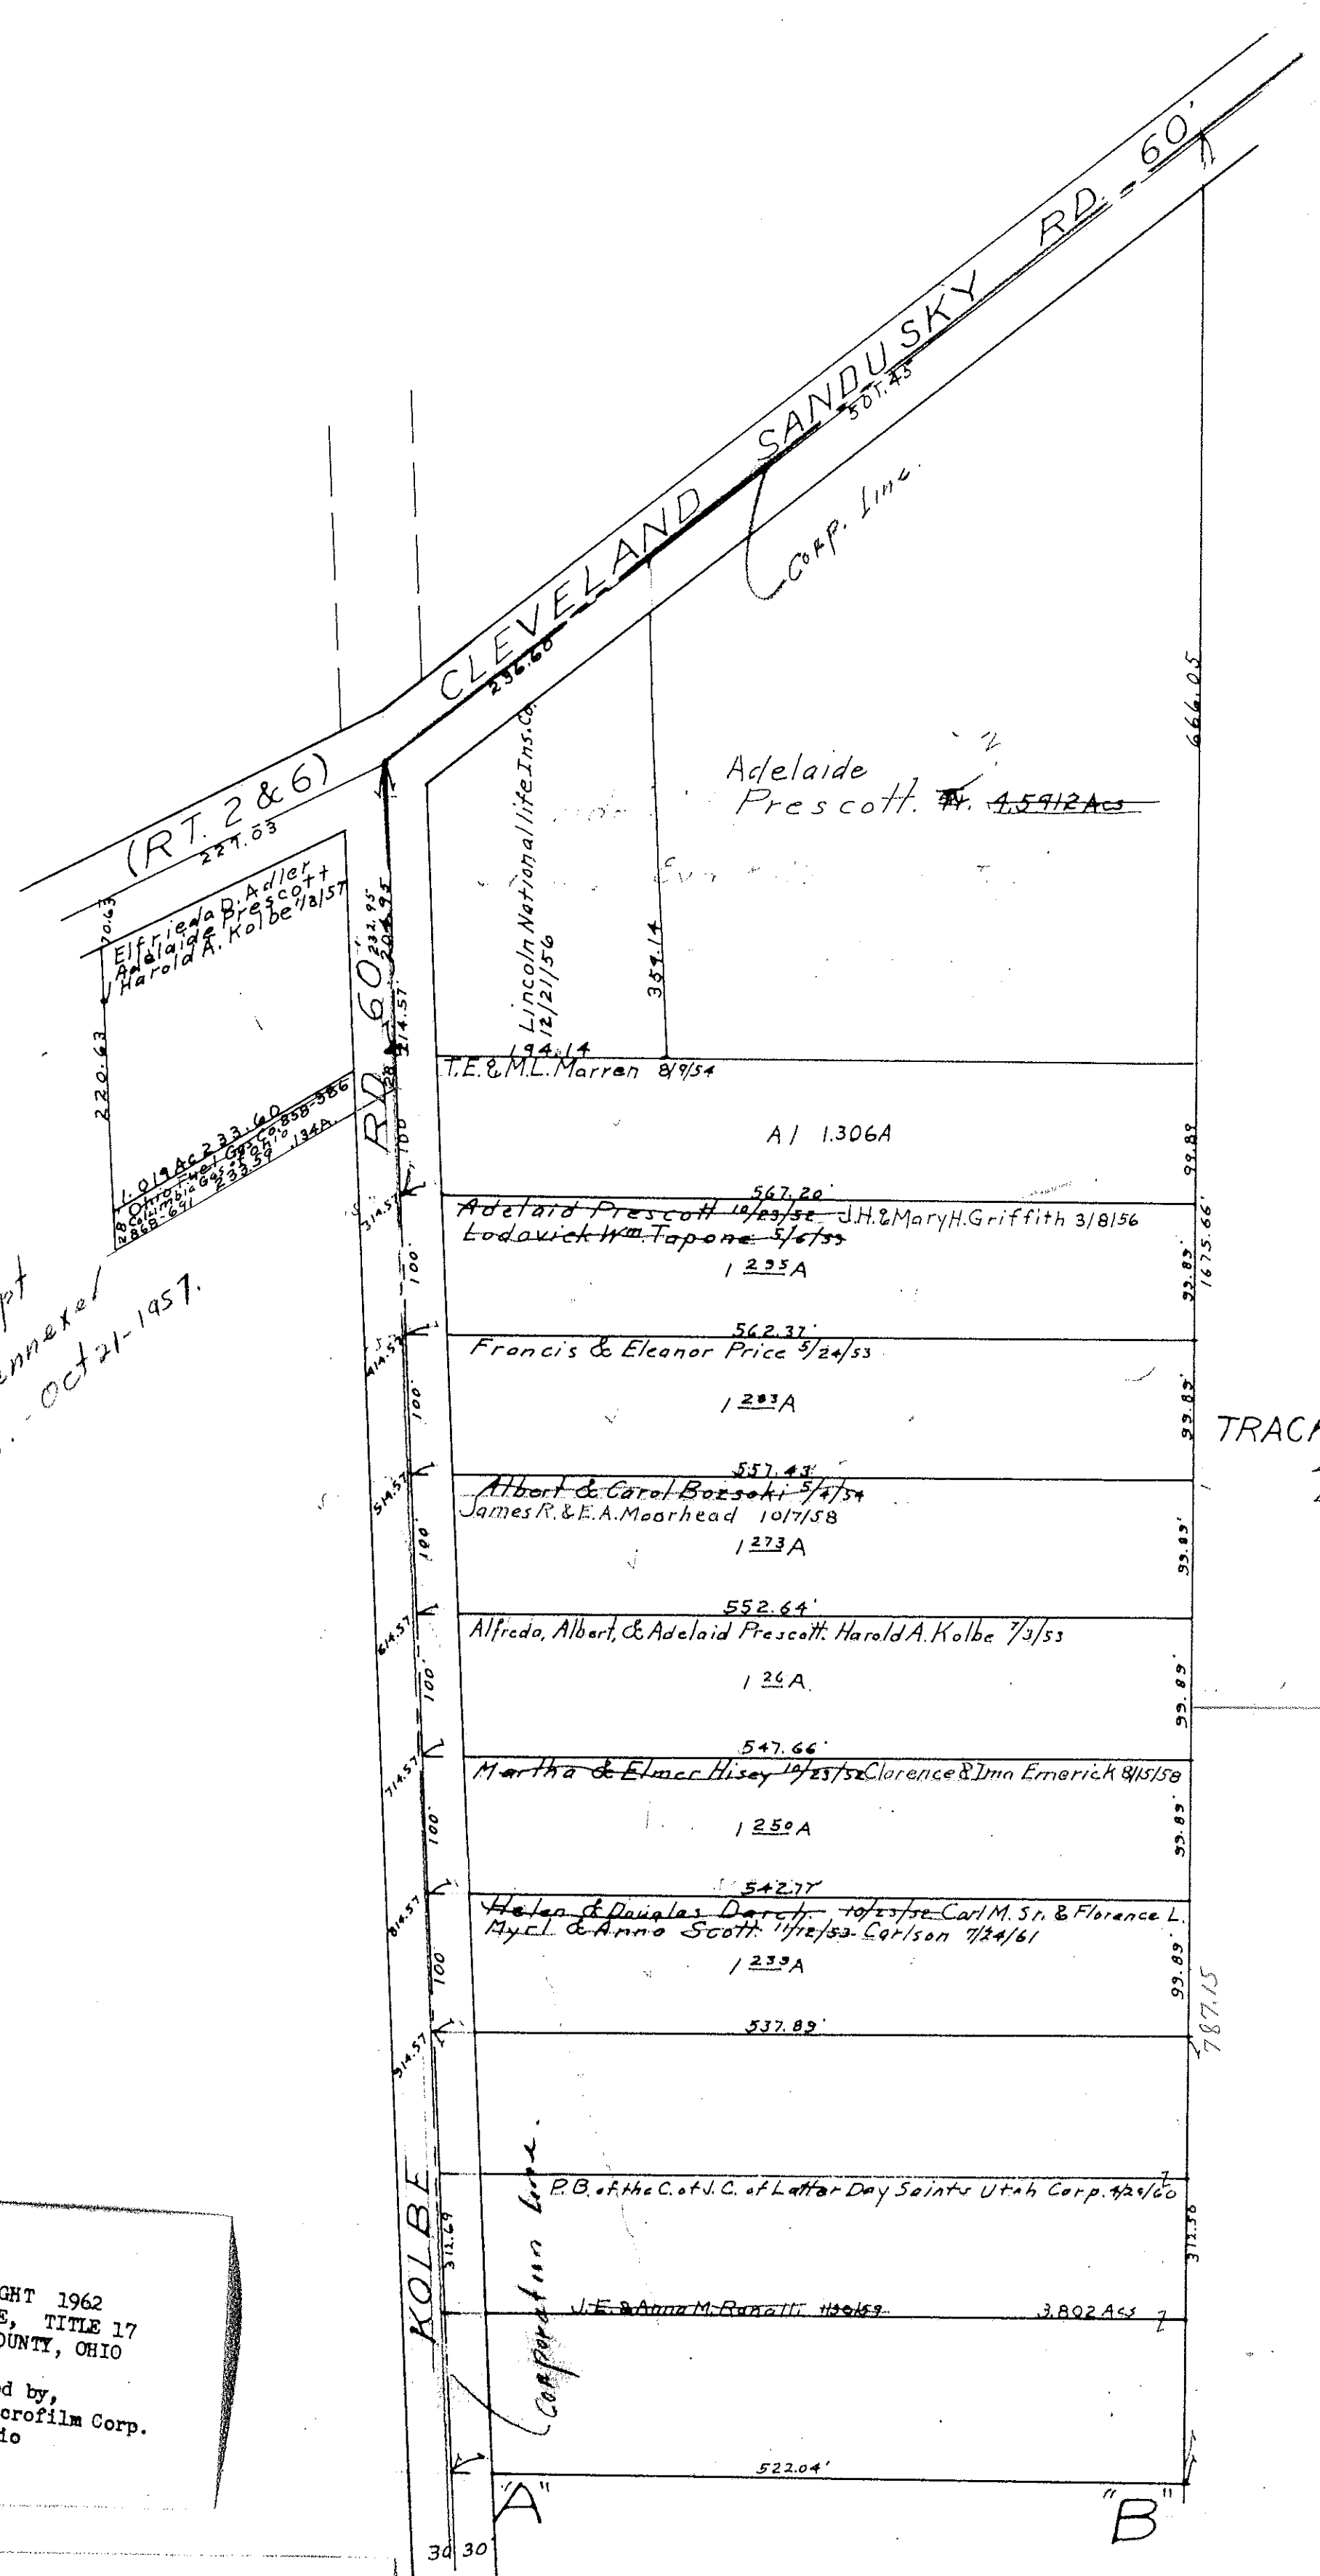

Note: Call this property Except the N.W. Parcel has been Annexed to the City of Lorain. Oct 21-1957.

COPYRIGHT 1962 U.S. CODE, TITLE 17 LORAIN COUNTY, OHIO
Reproduced by Allied Microfilm Corp. Akron, Ohio

BLACK RIVER TOWNSHIP

KOLBE ACRES TRACT-3 Q.L.-1. BLACK-RIVER-TWP. Lots in Blank: Harold Kolbe et al. VOL 17, Pg 22-A