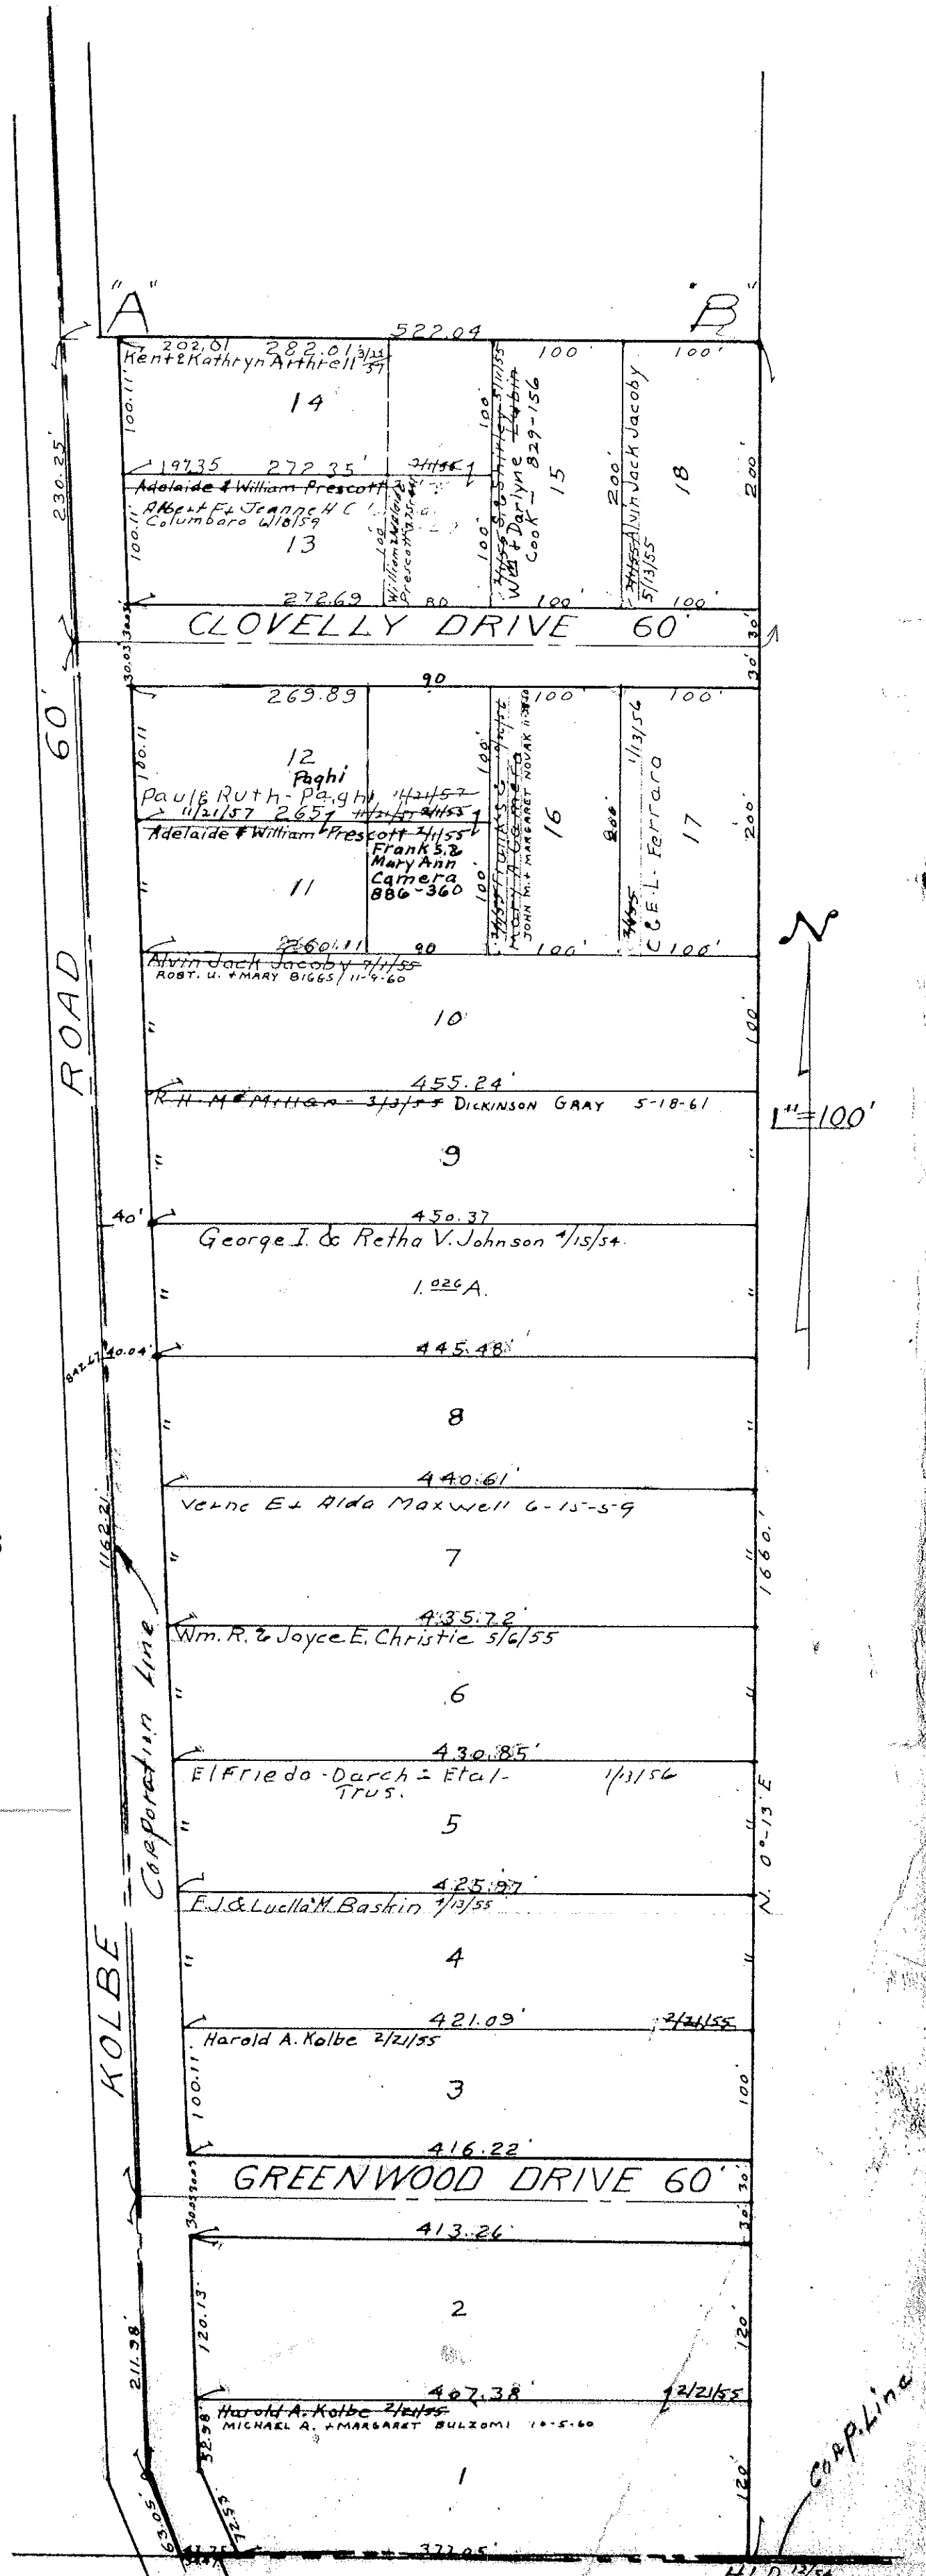

Note: Call this property Except the N.W. Parcel has been Annexed to the City of Lorain. Oct 21-1957.

COPYRIGHT 1962 U.S. CODE, TITLE 17 LORAIN COUNTY, OHIO
Reproduced by Allied Microfilm Corp. Akron, Ohio

BLACK RIVER TOWNSHIP

KOLBE ACRES TRACT-3 Q.L.-1. BLACK-RIVER-TWP. Lots in Blank: Harold Kolbe et al. VOL 17, Pg 22-A