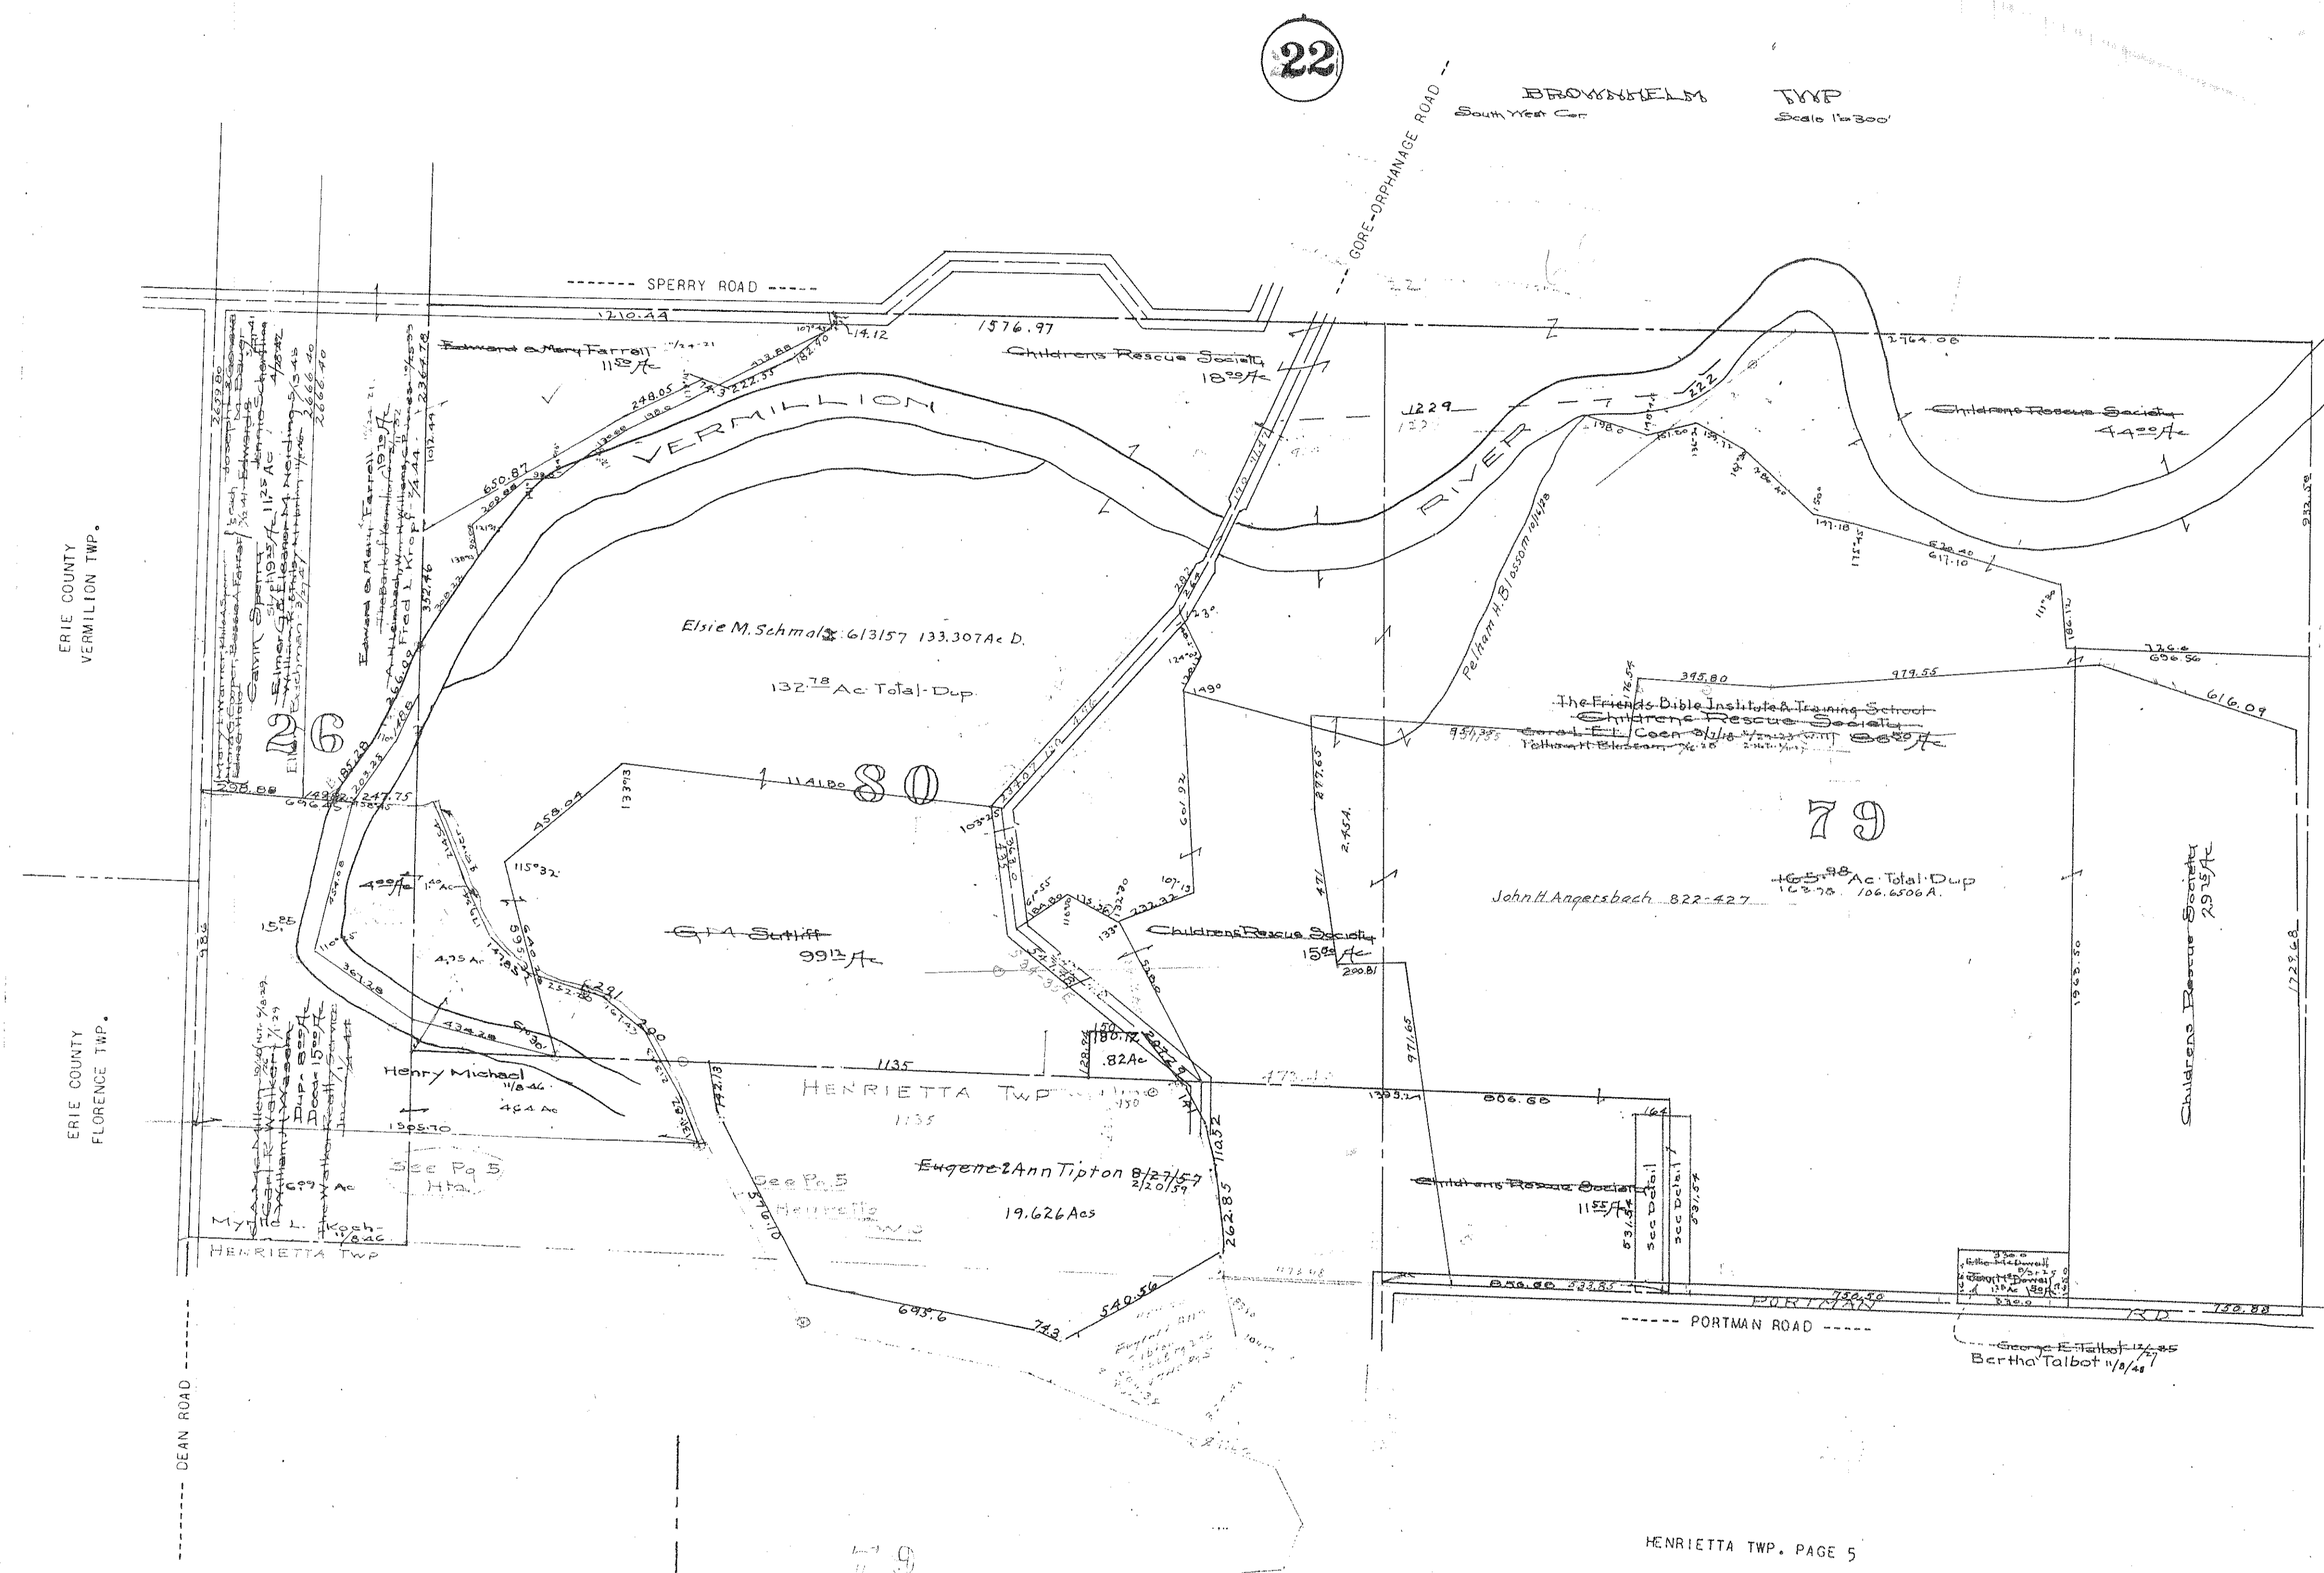

22

25

ERIE COUNTY
VERMILION TWP.

ERIE COUNTY
FLORENCE TWP.

HENRIETTA TWP.

HENRIETTA TWP. PAGE 5

COPYRIGHT 1962
 U.S. CODE, TITLE 17
 LORAIN COUNTY, OHIO
 Reproduced by,
 Allied Microfilm Corp.
 Akron, Ohio

BROWNHELM TOWNSHIP

PORTMAN RD.
 DETAIL Scale 1"=200'