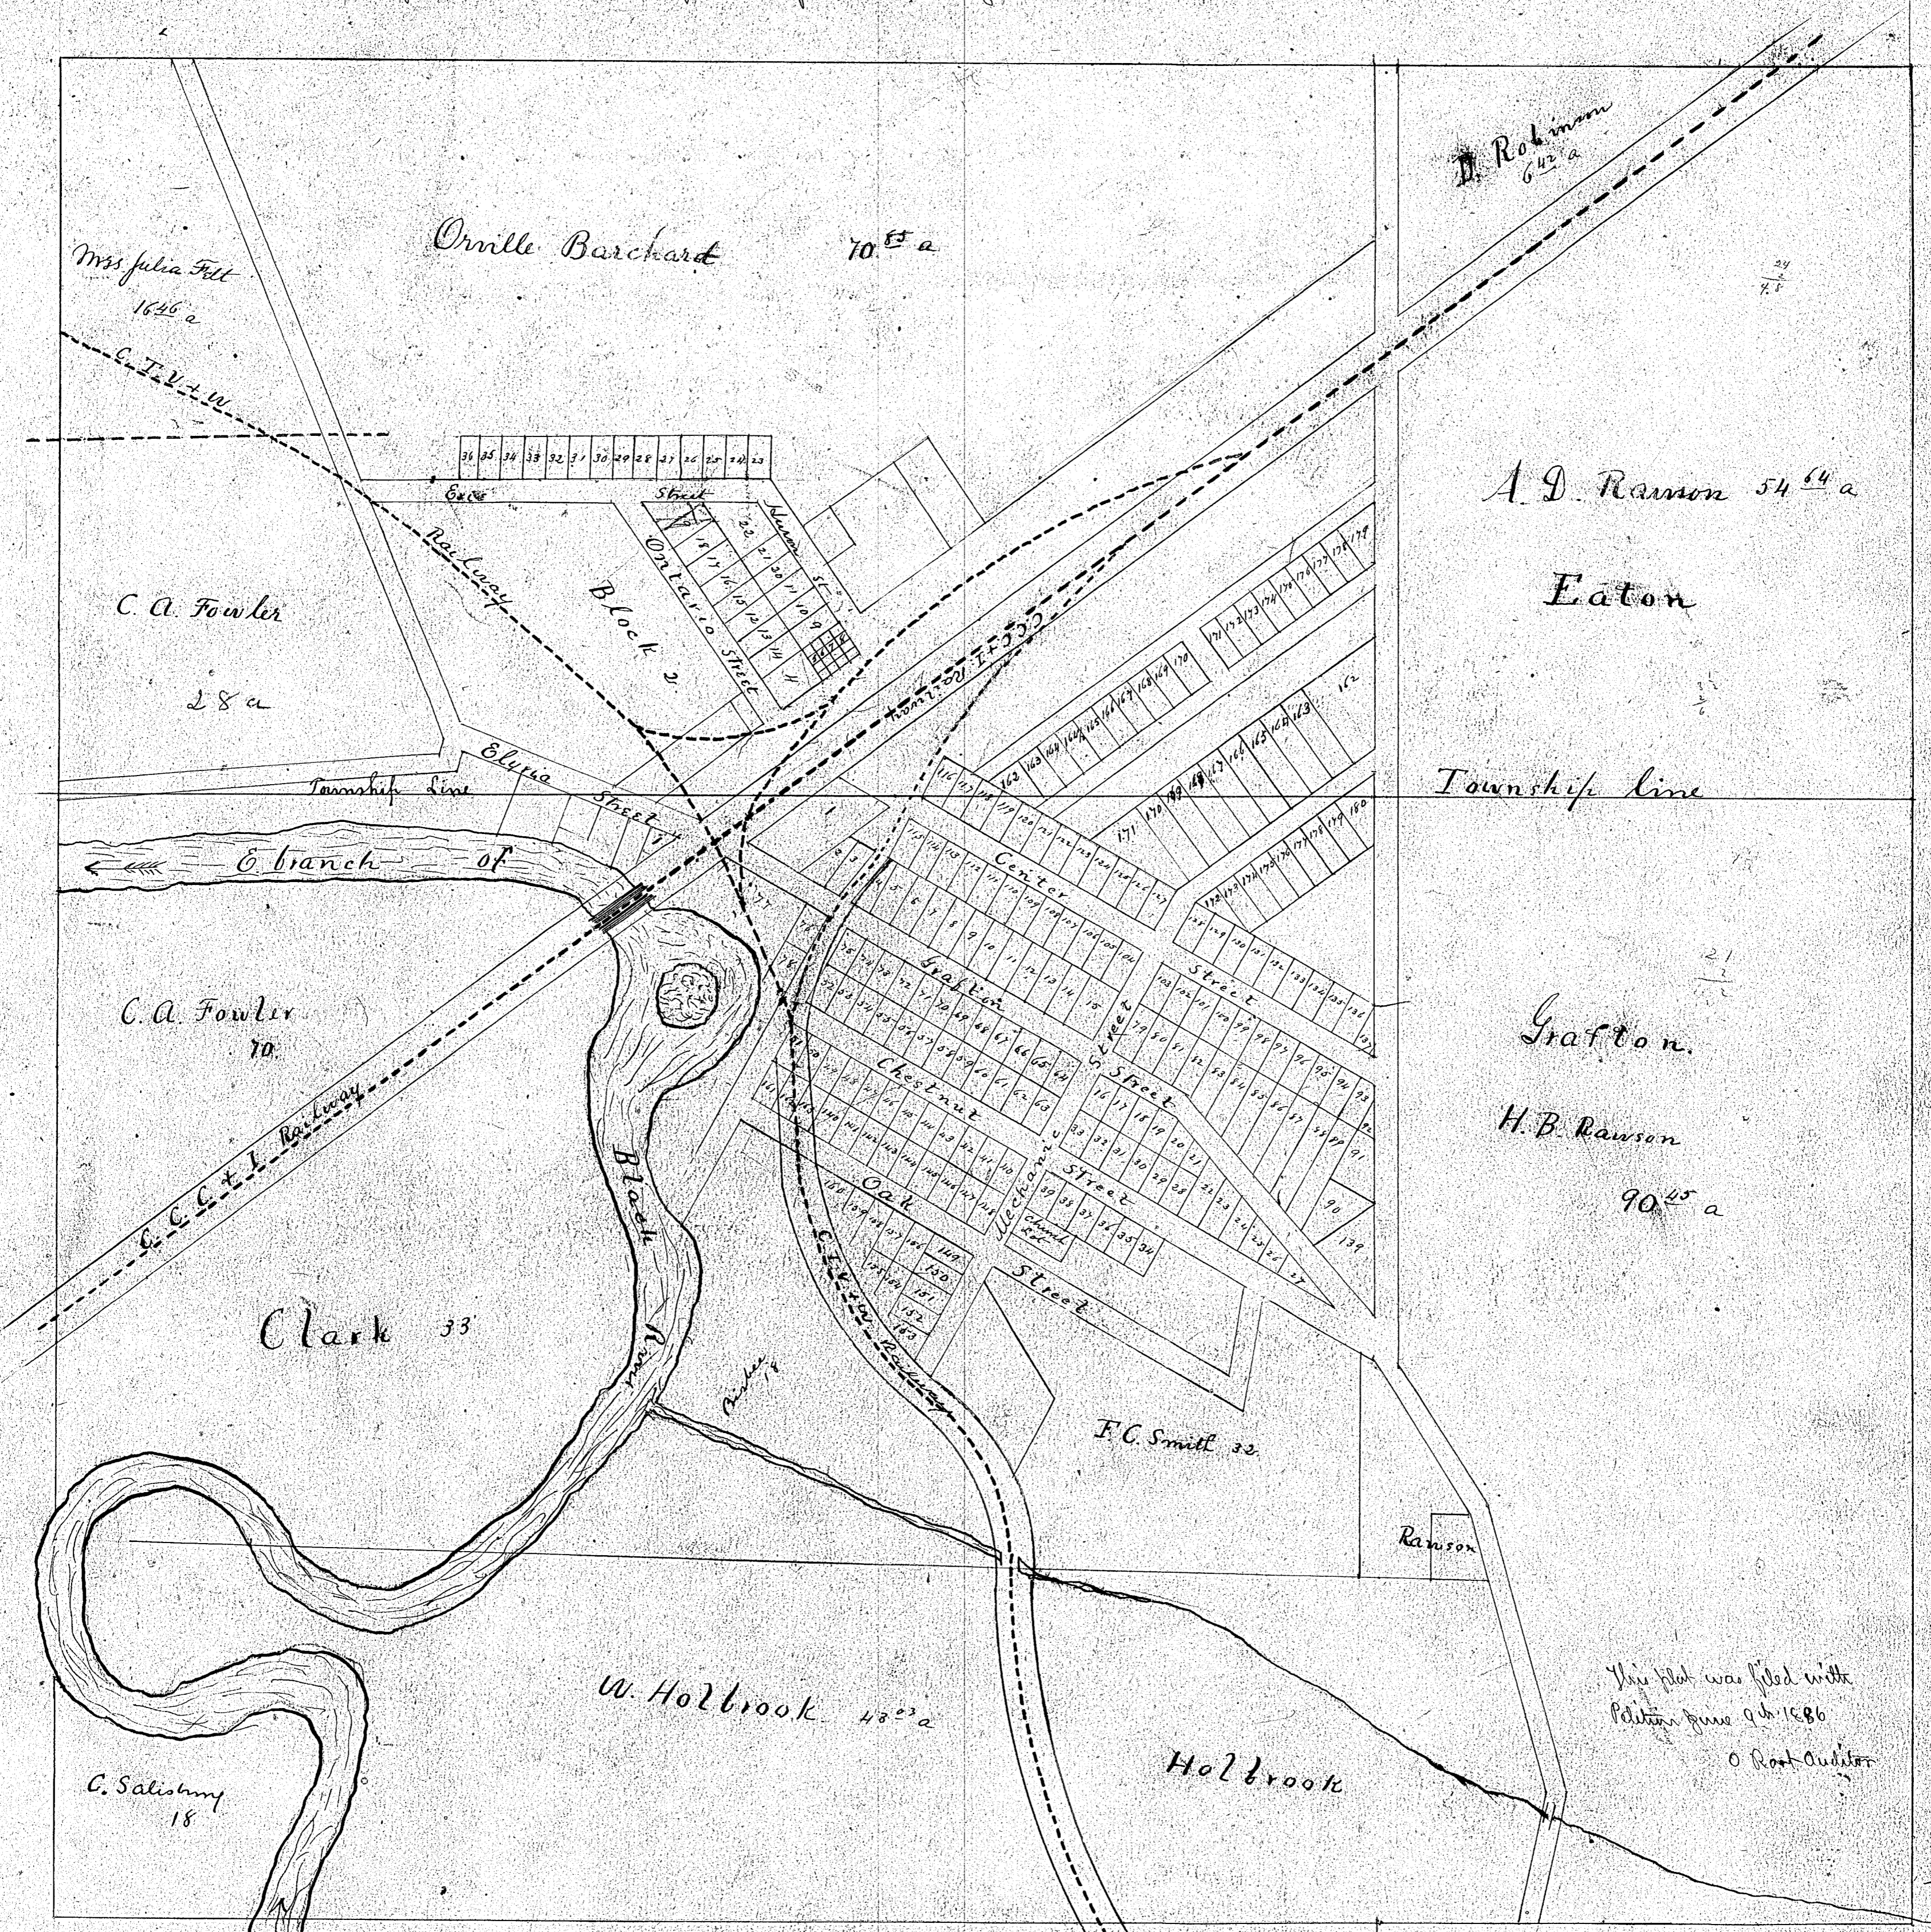

Plat of the Incorporation of Gratton Village

This Plat was reduced just one half. W.E. Bohorn Recorder.

Received for Record October 16th 1886 at 4 1/2 P.M.  
Recorded January 4th 1887. W.E. Bohorn Recorder